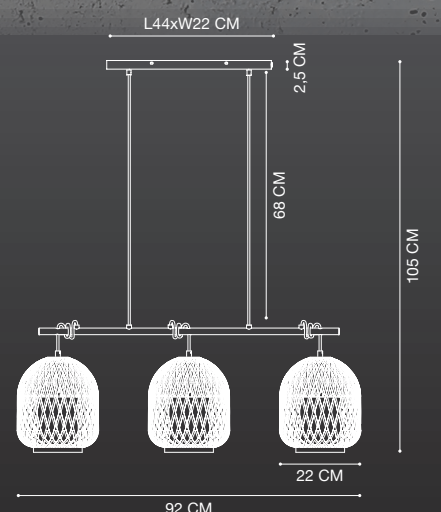

HISOKA XL

Material Metal & Bamboo
IP class IP20 - for indoor use
Class Class II
Cable length 68cm

Wattage MAX. 3x40W
Lampholder type E27
Voltage 220-240V
Frequency ~50/60Hz