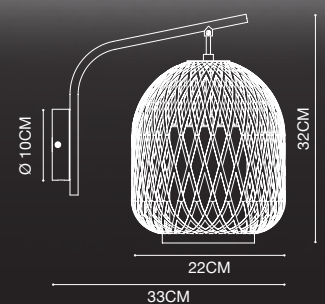

nordlux®

HISOKA

nordlux®

HISOKA

Material Metal & Bamboo
IP class IP20 - for indoor use
Class Class II
Cable lenght 150cm

Wattage MAX. 40W
Lampholder type E27
Voltage 220-240V
Frequency ~50/60Hz
Switch On the cable