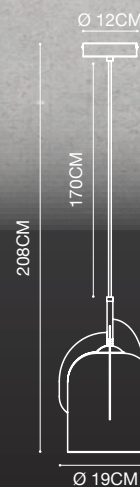

BOSHI

Material	Metal & Glass
IP class	IP20 - for indoor use
Class	Class II
Cable length	170cm

Wattage	MAX. 40W
Lampholder type	E27
Voltage	220-240V
Frequency	~50/60Hz