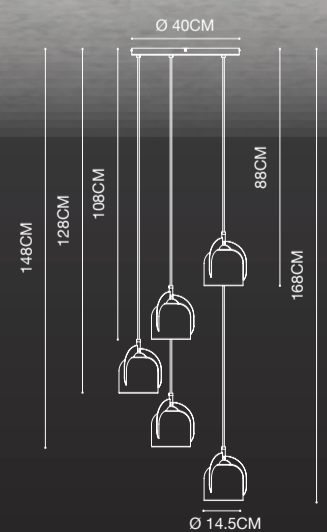

BOSHI

Material	Metal & Glass
IP class	IP20 - for indoor use
Class	Class II
Cable length	145cm

Wattage	MAX. 5x40W
Lampholder type	E14
Voltage	220-240V
Frequency	~50/60Hz

Item no. 2212613047