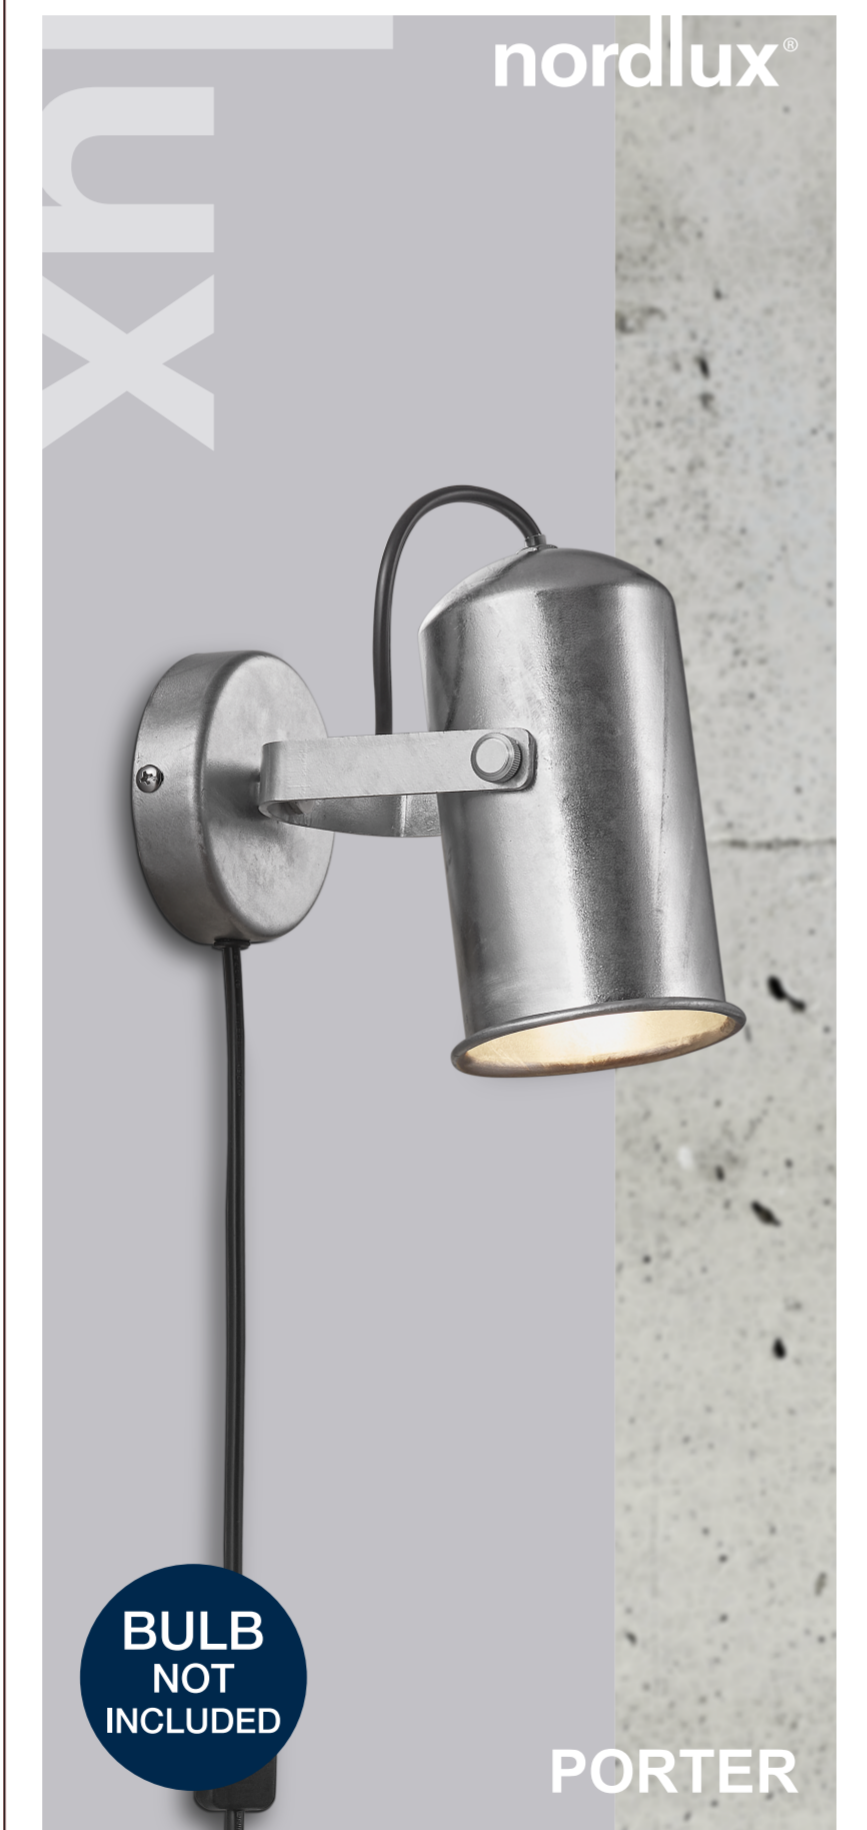

nordlux®

**BULB
NOT
INCLUDED**

PORTER