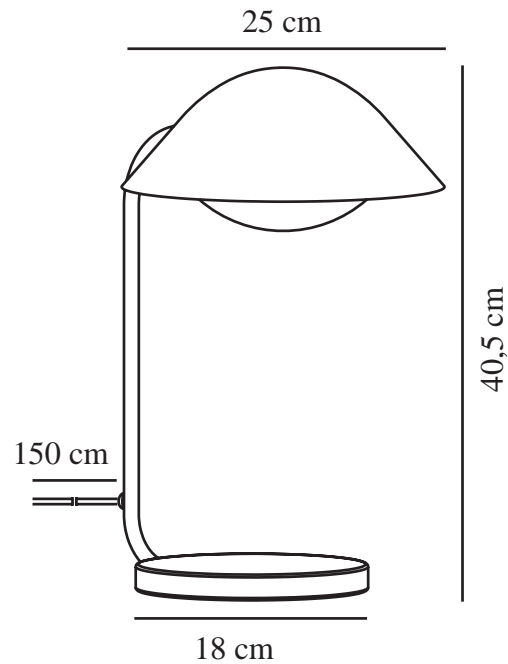

FREYA | TABLE LAMP | BLACK

2213115003

nordlux®

Voltage (V): 220-240 Volt
IP degree: IP20
Maximum bulb wattage (W): 40W
Class (Class 1, Class 2, Class 3):
Class 2 (Double isolated)
Socket type: E14
Switch placement: On the cable
Parallel connection: False

Primary material: Metal
Colour of the cable: Black
Length of the cable (cm): 150
Surface material of the cable:
Plastic
Is the cable replaceable: False
Colour: Black

Height (cm): 43
Width (cm): 31
Tube Diameter (cm): 1.15
Shade Diameter (cm): 25
Length (cm): 31

EAN: 5704924011788
TUN: 2276938
Item Number: 2213115003
Pcs Per Master Carton: 3

Sales Box Height (cm): 42.5
Sales Box Width(cm): 28
Sales Box Depth (cm): 28
Sales Box Volume m³ : 0.0333
Product net weight (kg): 1.16