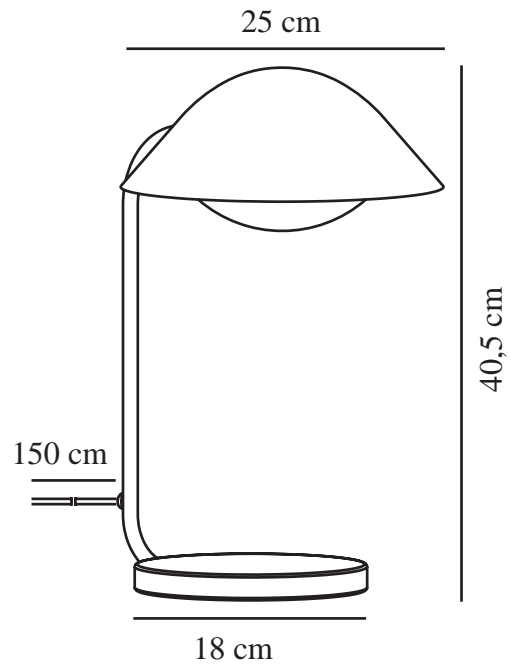

FREYA | TABLE LAMP | BEIGE

2213115009

nordlux®

Voltage (V): 220-240 Volt
IP degree: IP20
Maximum bulb wattage (W): 40
Class (Class 1, Class 2, Class 3):
Class 2 (Double isolated)
Socket type: E14
Switch placement: On the cable
Parallel connection: False

Primary material: Metal
Colour of the cable: White
Length of the cable (cm): 150
Surface material of the cable:
Plastic
Is the cable replaceable: False
Colour: Beige

Height (cm) : 43
Width (cm): 31
Tube Diameter (cm): 1.15
Shade Diameter (cm): 25
Length (cm): 31

EAN: 5704924011795
TUN: 2276939
Item Number: 2213115009
Pcs Per Master Carton: 3

Sales Box Height (cm): 42.5
Sales Box Width(cm): 28
Sales Box Depth (cm): 28
Sales Box Volume m³ : 0.0333
Product net weight (kg): 1.16