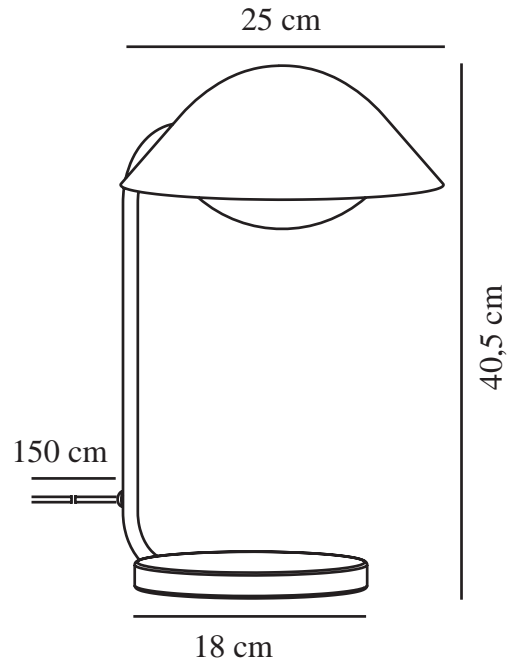

FREYA | TABLE LAMP | DUSTY GREEN

2213115023

nordlux®

Voltage (V): 220-240 Volt
IP degree: IP20
Maximum bulb wattage (W): 40W
Class (Class 1, Class 2, Class 3):
Class 2 (Double isolated)
Socket type: E14
Switch placement: On the cable
Parallel connection: False

Primary material: Metal
Colour of the cable: Black
Length of the cable (cm): 150
Surface material of the cable:
Plastic
Is the cable replaceable: False
Colour: Dusty green

Height (cm): 43
Width (cm): 31
Tube Diameter (cm): 1.15
Shade Diameter (cm): 25
Length (cm): 31

EAN: 5704924011801
TUN: 2276958
Item Number: 2213115023
Pcs Per Master Carton: 3

Sales Box Height (cm): 42.5
Sales Box Width(cm): 28
Sales Box Depth (cm): 28
Sales Box Volume m³ : 0.0333
Product net weight (kg): 1.16