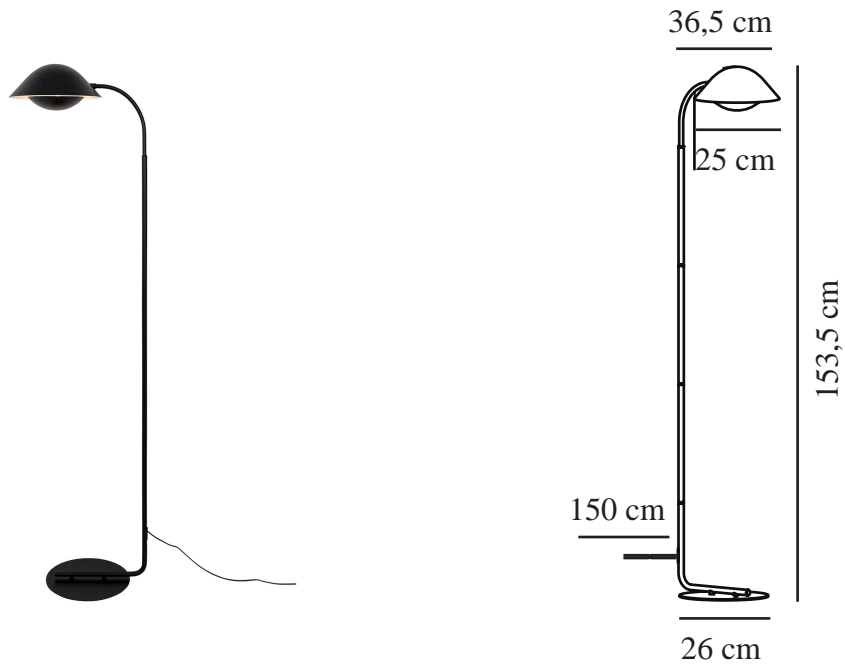

# FREYA | FLOOR LAMP | BLACK

2213124003

nordlux®

Voltage (V): 220-240 Volt  
IP degree: IP20  
Maximum bulb wattage (W): 40W  
Class (Class 1, Class 2, Class 3):  
Class 2 (Double isolated)  
Socket type: E14  
Switch placement: On the cable  
Parallel connection: False  
  
Primary material: Metal  
Colour of the cable: Black  
Length of the cable (cm): 150  
Surface material of the cable:  
Plastic  
Is the cable replaceable: False  
Colour: Black

Height (cm): 153  
Width (cm): 38  
Tube Diameter (cm): 1.55  
Shade Diameter (cm): 25  
Length (cm): 38  
  
EAN: 5704924011818  
TUN: 2276978  
Item Number: 2213124003  
Pcs Per Master Carton: 2

Sales Box Height (cm): 29  
Sales Box Width(cm): 34  
Sales Box Depth (cm): 33.5  
Sales Box Volume m<sup>3</sup> : 0.033  
Product net weight (kg): 2.61

- Organically shaped floor lamp in Nordic design • Non-visible light source for an indirect light
- Removeable lower shade for easy change of bulb

Freya is a family of organically shaped lights in a Nordic contemporary design. The almost oversized top shade embraces the lower and completes the elegant silhouette - while at the same time covering the light source for a comfortable light. Place Freya next to your favourite reading spot or in a dark corner that needs to be lightened up.