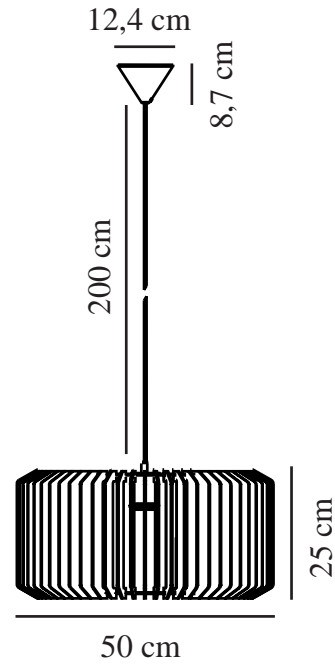

ASTI 50 | PENDANT | NATURE

2213143014

nordlux®

Voltage (V): 220-240 Volt
IP degree: IP20
Maximum bulb wattage (W): 40W
Class (Class 1, Class 2, Class 3):
Class 2 (Double isolated)
Socket type: E27
Parallel connection: False

Primary material: Wood
Secondary material: Metal
Colour of the cable: White
Length of the cable (cm): 200
Surface material of the cable:
Textile
Is the cable replaceable: False
Colour: Nature

Height (cm): 25
Width (cm): 50
Shade Diameter (cm): 50
Lenght (cm): 50

EAN: 5704924011832
TUN: 2276971
Item Number: 2213143014
Pcs Per Master Carton: 3

Sales Box Height (cm): 40.5
Sales Box Width(cm): 40
Sales Box Depth (cm): 11
Sales Box Volume m³: 0.0178
Product net weight (kg): 1.55