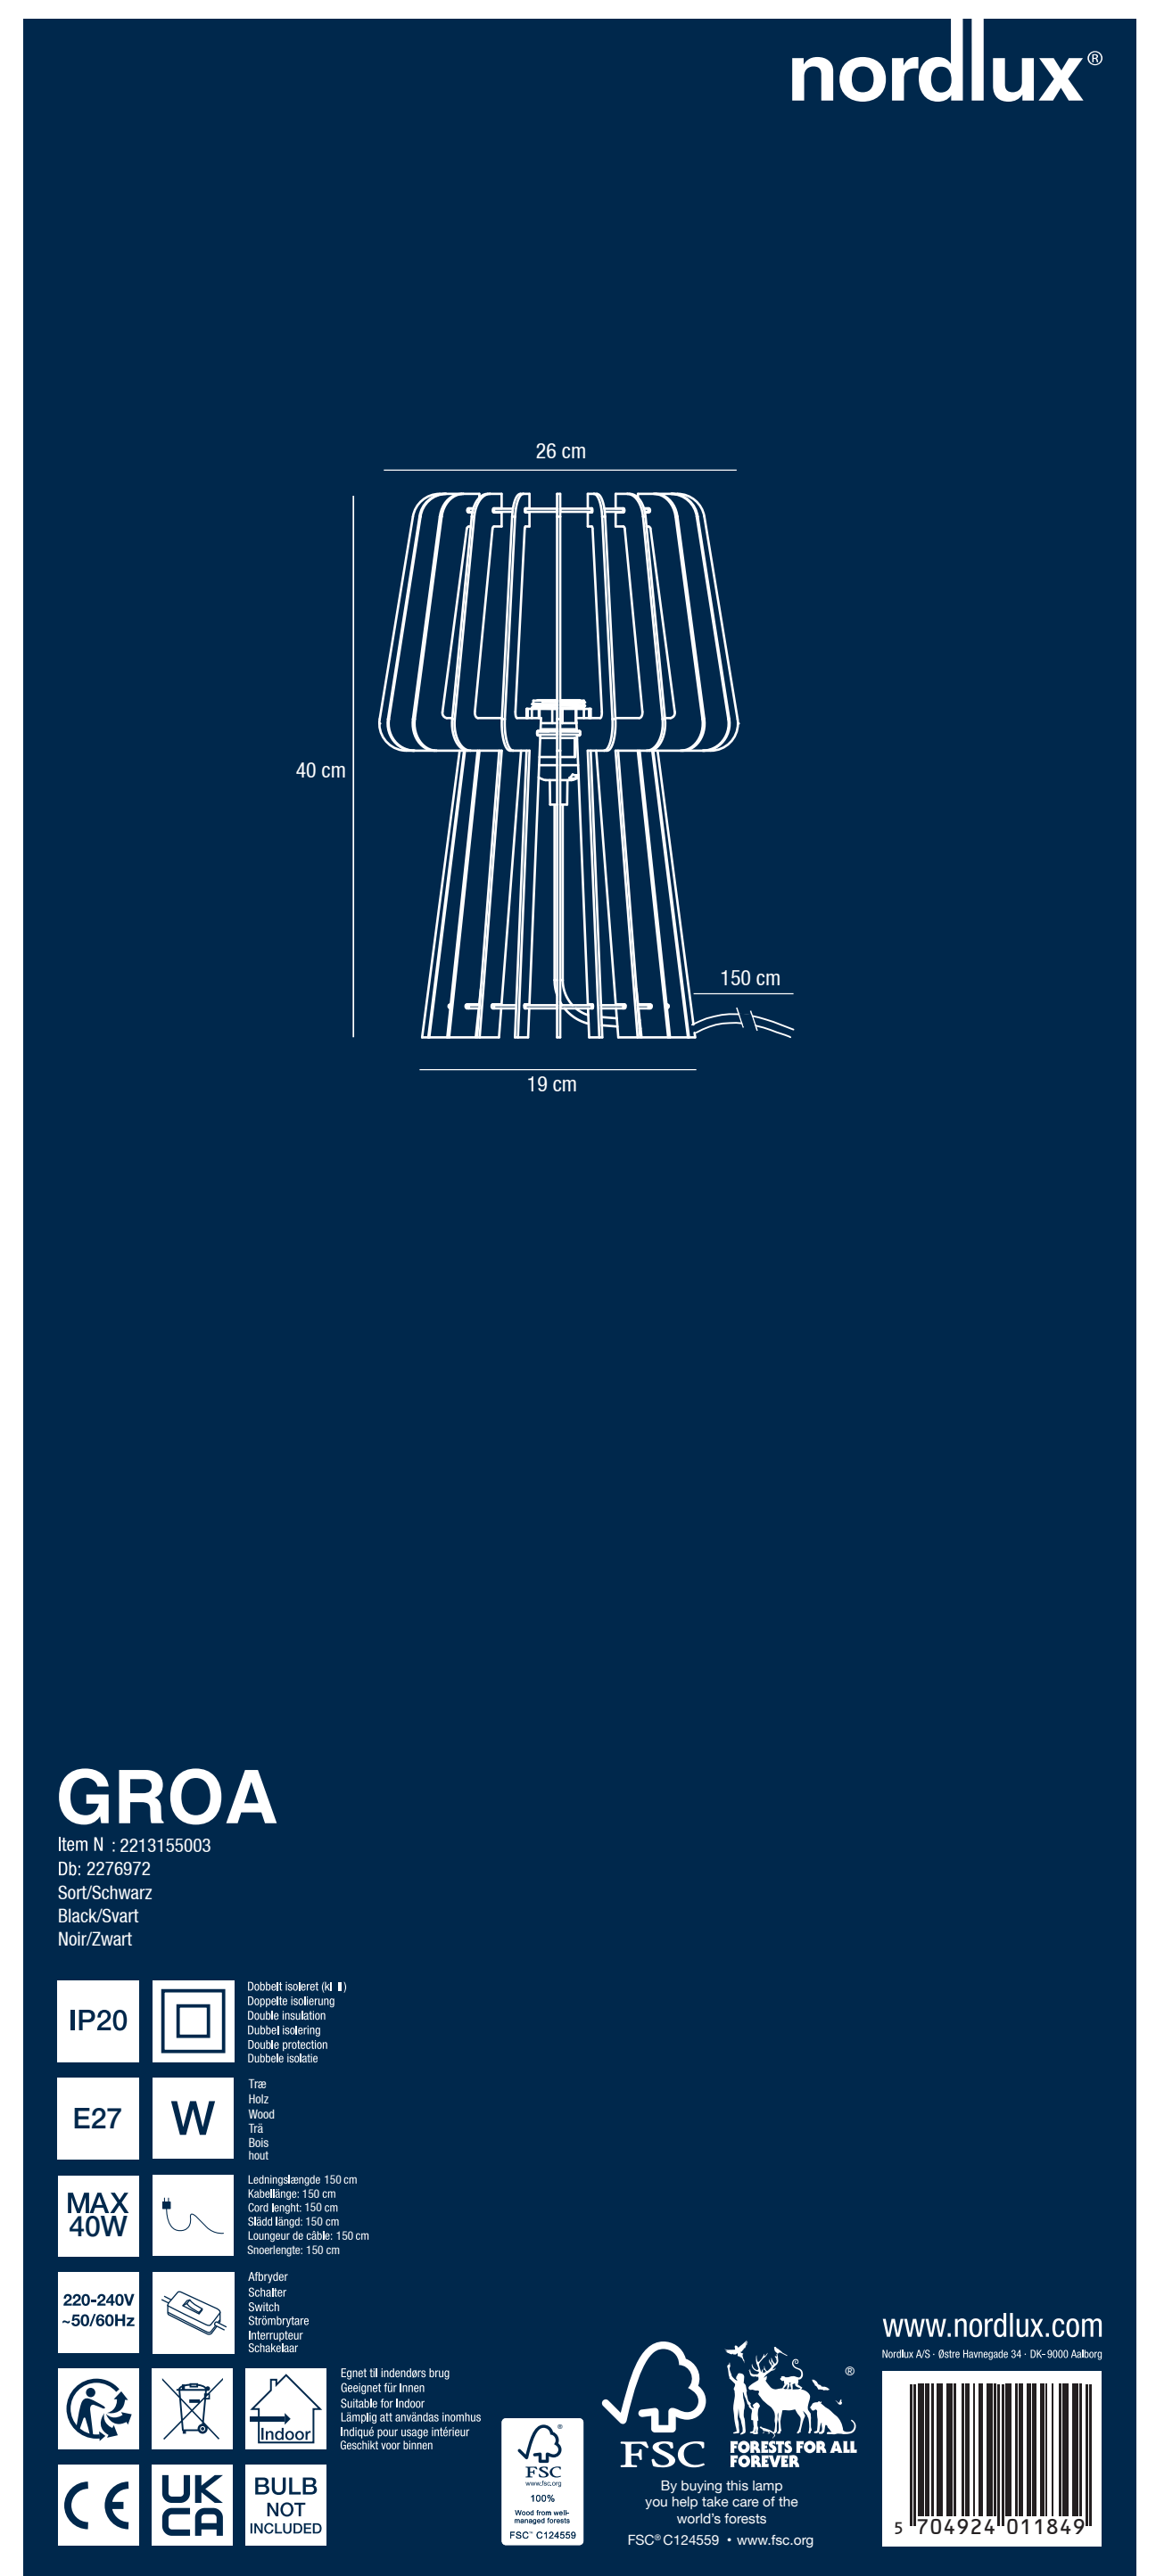

80mm

175mm

80mm

175mm

80mm

390mm

AAD: 11032022 XY

Nordlux UK
Unit 22, Deanfield Court
BB7 1QS Clitheroe Lancashire
01200422777