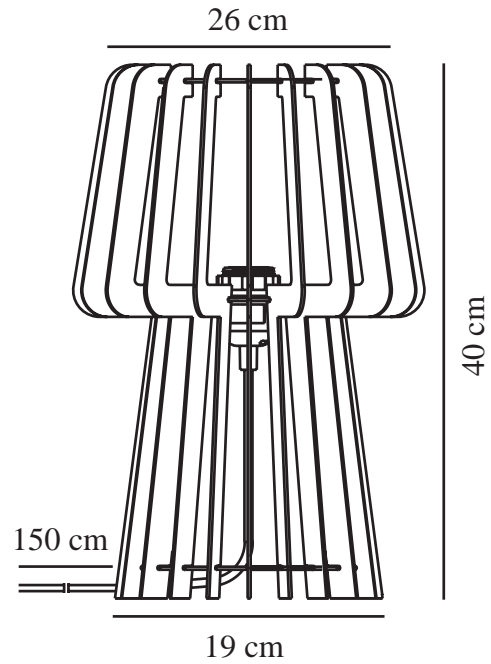

GROA | TABLE LAMP | BLACK

2213155003

nordlux®

Voltage (V): 220-240 Volt
IP degree: IP20
Maximum bulb wattage (W): 40W
Class (Class 1, Class 2, Class 3):
Class 2 (Double isolated)
Socket type: E27
Switch placement: On the cable
Parallel connection: False

Height (cm): 40
Shade Diameter (cm): 26
Outdoor base dimension (cm): 19
Length (cm): 26

EAN: 5704924011849
TUN: 2276972
Item Number: 2213155003
Pcs Per Master Carton: 3

Sales Box Height (cm): 41
Sales Box Width(cm): 18.5
Sales Box Depth (cm): 8
Sales Box Volume m³ : 0.0061
Product net weight (kg): 0.48

Primary material: Wood
Colour of the cable: Black
Length of the cable (cm): 150
Surface material of the cable:
Plastic
Is the cable replaceable: False
Colour: Black

- Natural and soft design bringing nature inside • Wooden structure creates beautiful light and shadow play
- Create your own design expression with a decorative bulb • Knock-down packing for easy

Groa is an open table lamp, where the wooden structure invites nature inside and creates a beautiful interplay of light and shadow. The airy design lets the light spread into the room in the most beautiful way. Create your own design expression by adding a decorative bulb.