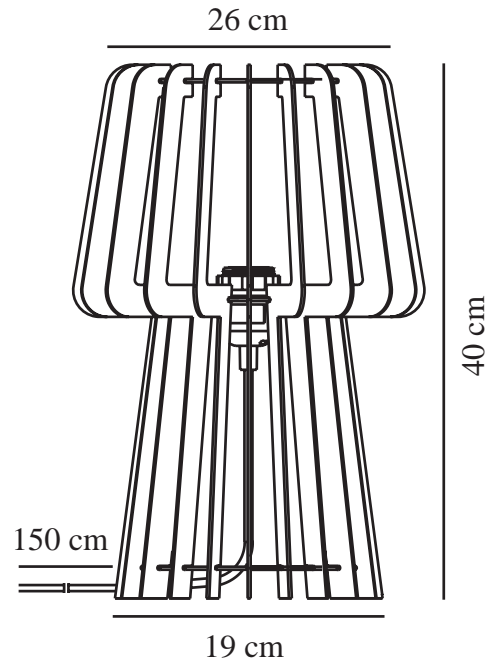

# GROA | TABLE LAMP | NATURE

2213155014

nordlux®

Voltage (V): 220-240 Volt  
IP degree: IP20  
Maximum bulb wattage (W): 40W  
Class (Class 1, Class 2, Class 3):  
Class 2 (Double isolated)  
Socket type: E27  
Switch placement: On the cable  
Parallel connection: False

Primary material: Wood  
Colour of the cable: Black  
Length of the cable (cm): 150  
Surface material of the cable:  
Plastic  
Is the cable replaceable: False  
Colour: Nature

Height (cm): 40  
Shade Diameter (cm): 26  
Outdoor base dimension (cm): 19  
Length (cm): 26

EAN: 5704924011856  
TUN: 2276953  
Item Number: 2213155014  
Pcs Per Master Carton: 3

Sales Box Height (cm): 41  
Sales Box Width(cm): 18.5  
Sales Box Depth (cm): 8  
Sales Box Volume m<sup>3</sup> : 0.0061  
Product net weight (kg): 0.48

- Natural and soft design bringing nature inside • Wooden structure creates beautiful light and shadow play
- Create your own design expression with a decorative bulb • Knock-down packing for easy

Groa is an open table lamp, where the wooden structure invites nature inside and creates a beautiful interplay of light and shadow. The airy design lets the light spread into the room in the most beautiful way. Create your own design expression by adding a decorative bulb.