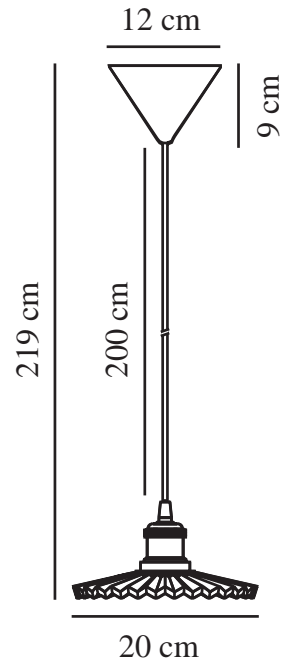

# TORINA 20 | PENDANT | CLEAR

2213173000

nordlux®

Voltage (V): 220-240 Volt  
IP degree: IP20  
Maximum bulb wattage (W): 40W  
Class (Class 1, Class 2, Class 3):  
Class 2 (Double isolated)  
Socket type: E27  
Parallel connection: False

Primary material: Glass  
Secondary material: Metal  
Colour of the cable: White  
Length of the cable (cm): 200  
Surface material of the cable:  
Plastic  
Is the cable replaceable: False  
Colour: Clear

Height (cm): 10.5  
Width (cm): 20  
Shade Diameter (cm): 20  
Length (cm): 20  
EAN: 5704924011863  
TUN: 2276929  
Item Number: 2213173000  
Pcs Per Master Carton: 3

Sales Box Height (cm): 23  
Sales Box Width(cm): 23  
Sales Box Depth (cm): 15  
Sales Box Volume m<sup>3</sup> : 0.0079  
Product net weight (kg): 0.8