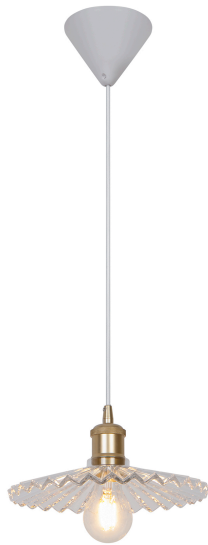

# TORINA 25 | PENDANT | CLEAR

2213183000

nordlux®

Voltage (V): 220-240 Volt  
IP degree: IP20  
Maximum bulb wattage (W): 40W  
Class (Class 1, Class 2, Class 3):  
Class 2 (Double isolated)  
Socket type: E27  
Parallel connection: False

Primary material: Glass  
Secondary material: Metal  
Colour of the cable: White  
Length of the cable (cm): 200  
Surface material of the cable:  
Plastic  
Is the cable replaceable: False  
Colour: Clear

- Vintage design • Light and retro design expression
- Create your own design expression with a decorative bulb • Hang three or more lamps together in a line or cluster

The Torina glass pendant has an airy vintage design expression with a feminine touch. You can add just the bulb you like - and create an interesting look by hanging three or more pendants in a line or a cluster.

The glass in this lamp is mouth-blown and has been individually hand crafted. Due to this unique process, air bubbles may appear in the glass and the thickness of the glass can also vary. This gives the glass its character and vivid appearance.