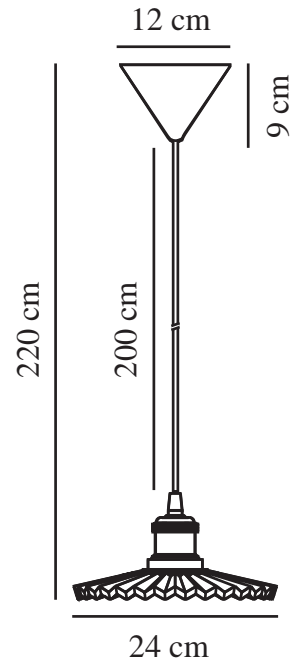

# TORINA 25 | PENDANT | CLEAR

2213183000

nordlux®

Voltage (V): 220-240 Volt  
IP degree: IP20  
Maximum bulb wattage (W): 40W  
Class (Class 1, Class 2, Class 3):  
Class 2 (Double isolated)  
Socket type: E27  
Parallel connection: False

Primary material: Glass  
Secondary material: Metal  
Colour of the cable: White  
Length of the cable (cm): 200  
Surface material of the cable:  
Plastic  
Is the cable replaceable: False  
Colour: Clear

Height (cm): 11.5  
Width (cm): 24  
Shade Diameter (cm): 24  
Length (cm): 24

EAN: 5704924011870  
TUN: 2276980  
Item Number: 2213183000  
Pcs Per Master Carton: 3

Sales Box Height (cm): 27  
Sales Box Width(cm): 27  
Sales Box Depth (cm): 16  
Sales Box Volume m<sup>3</sup> : 0.0117  
Product net weight (kg): 1.03

- Vintage design • Light and retro design expression
- Create your own design expression with a decorative bulb • Hang three or more lamps together in a line or cluster

The Torina glass pendant has an airy vintage design expression with a feminine touch. You can add just the bulb you like - and create an interesting look by hanging three or more pendants in a line or a cluster.