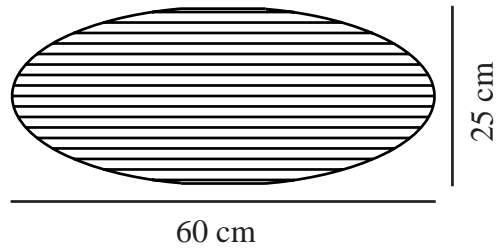

VILLO 60 | LAMP SHADE | BLUE

2213253206

nordlux®

Maximum bulb wattage (W): 15
Parallel connection: False

Primary material: Paper
Secondary material: Metal
Colour: Blue

Height (cm): 24
Width (cm): 60
Shade Diameter (cm): 60
Length (cm): 60

EAN: 5704924018848
TUN: 2378757
Item Number: 2213253206
Pcs Per Master Carton: 12

Sales Box Height (cm): 0.5
Sales Box Width(cm): 62
Sales Box Depth (cm): 63
Sales Box Volume m³ : 0.002
Product net weight (kg): 0.165