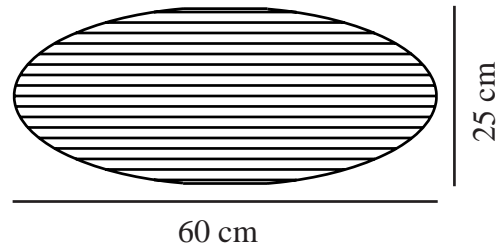

VILLO 60 | LAMP SHADE | BEIGE

2213253209

nordlux®

Maximum bulb wattage (W): 15
Parallel connection: False

Primary material: Paper
Secondary material: Metal
Colour: Beige

Height (cm): 24

Shade Diameter (cm): 60
Length (cm): 60
Mount directly into insulation:
False

EAN: 5704924016349
TUN: 2333879
Item Number: 2213253209
Pcs Per Master Carton: 12
Sales Box Height (cm): 0.5

Sales Box Width(cm): 62
Sales Box Depth (cm): 63
Sales Box Volume m³ : 0.002
Product net weight (kg): 0.165