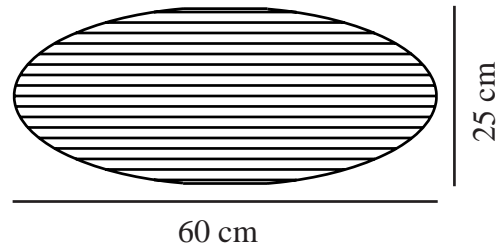

VILLO 60 | LAMP SHADE | BROWN

2213253218

nordlux®

Maximum bulb wattage (W): 15
Parallel connection: False

Primary material: Paper
Secondary material: Metal
Colour: Brown

Height (cm): 24

Shade Diameter (cm): 60
Length (cm): 60
Mount directly into insulation:
False

EAN: 5704924016332
TUN: 2333884
Item Number: 2213253218
Pcs Per Master Carton: 12
Sales Box Height (cm): 0.5

Sales Box Width(cm): 62
Sales Box Depth (cm): 63
Sales Box Volume m³ : 0.002
Product net weight (kg): 0.165