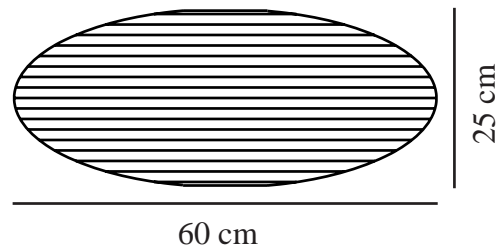

VILLO 60 | LAMP SHADE | DUSTY GREEN

2213253223

nordlux®

Maximum bulb wattage (W): 15
Parallel connection: False

Primary material: Paper
Secondary material: Metal
Colour: Dusty green

Height (cm): 24

Shade Diameter (cm): 60
Length (cm): 60
Mount directly into insulation:
False

EAN: 5704924016363
TUN: 2333886
Item Number: 2213253223
Pcs Per Master Carton: 12
Sales Box Height (cm): 0.5

Sales Box Width(cm): 62
Sales Box Depth (cm): 63
Sales Box Volume m³ : 0.002
Product net weight (kg): 0.165