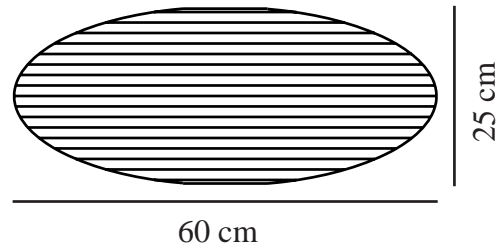

VILLO 60 | LAMP SHADE | DUSTY ROSE

2213253257

nordlux®

Maximum bulb wattage (W): 15
Parallel connection: False

Primary material: Paper
Secondary material: Metal
Colour: Dusty rose

Height (cm): 24

Shade Diameter (cm): 60
Length (cm): 60
Mount directly into insulation:
False

EAN: 5704924016370
TUN: 2333890
Item Number: 2213253257
Pcs Per Master Carton: 12
Sales Box Height (cm): 0.5

Sales Box Width(cm): 62
Sales Box Depth (cm): 63
Sales Box Volume m³ : 0.002
Product net weight (kg): 0.165