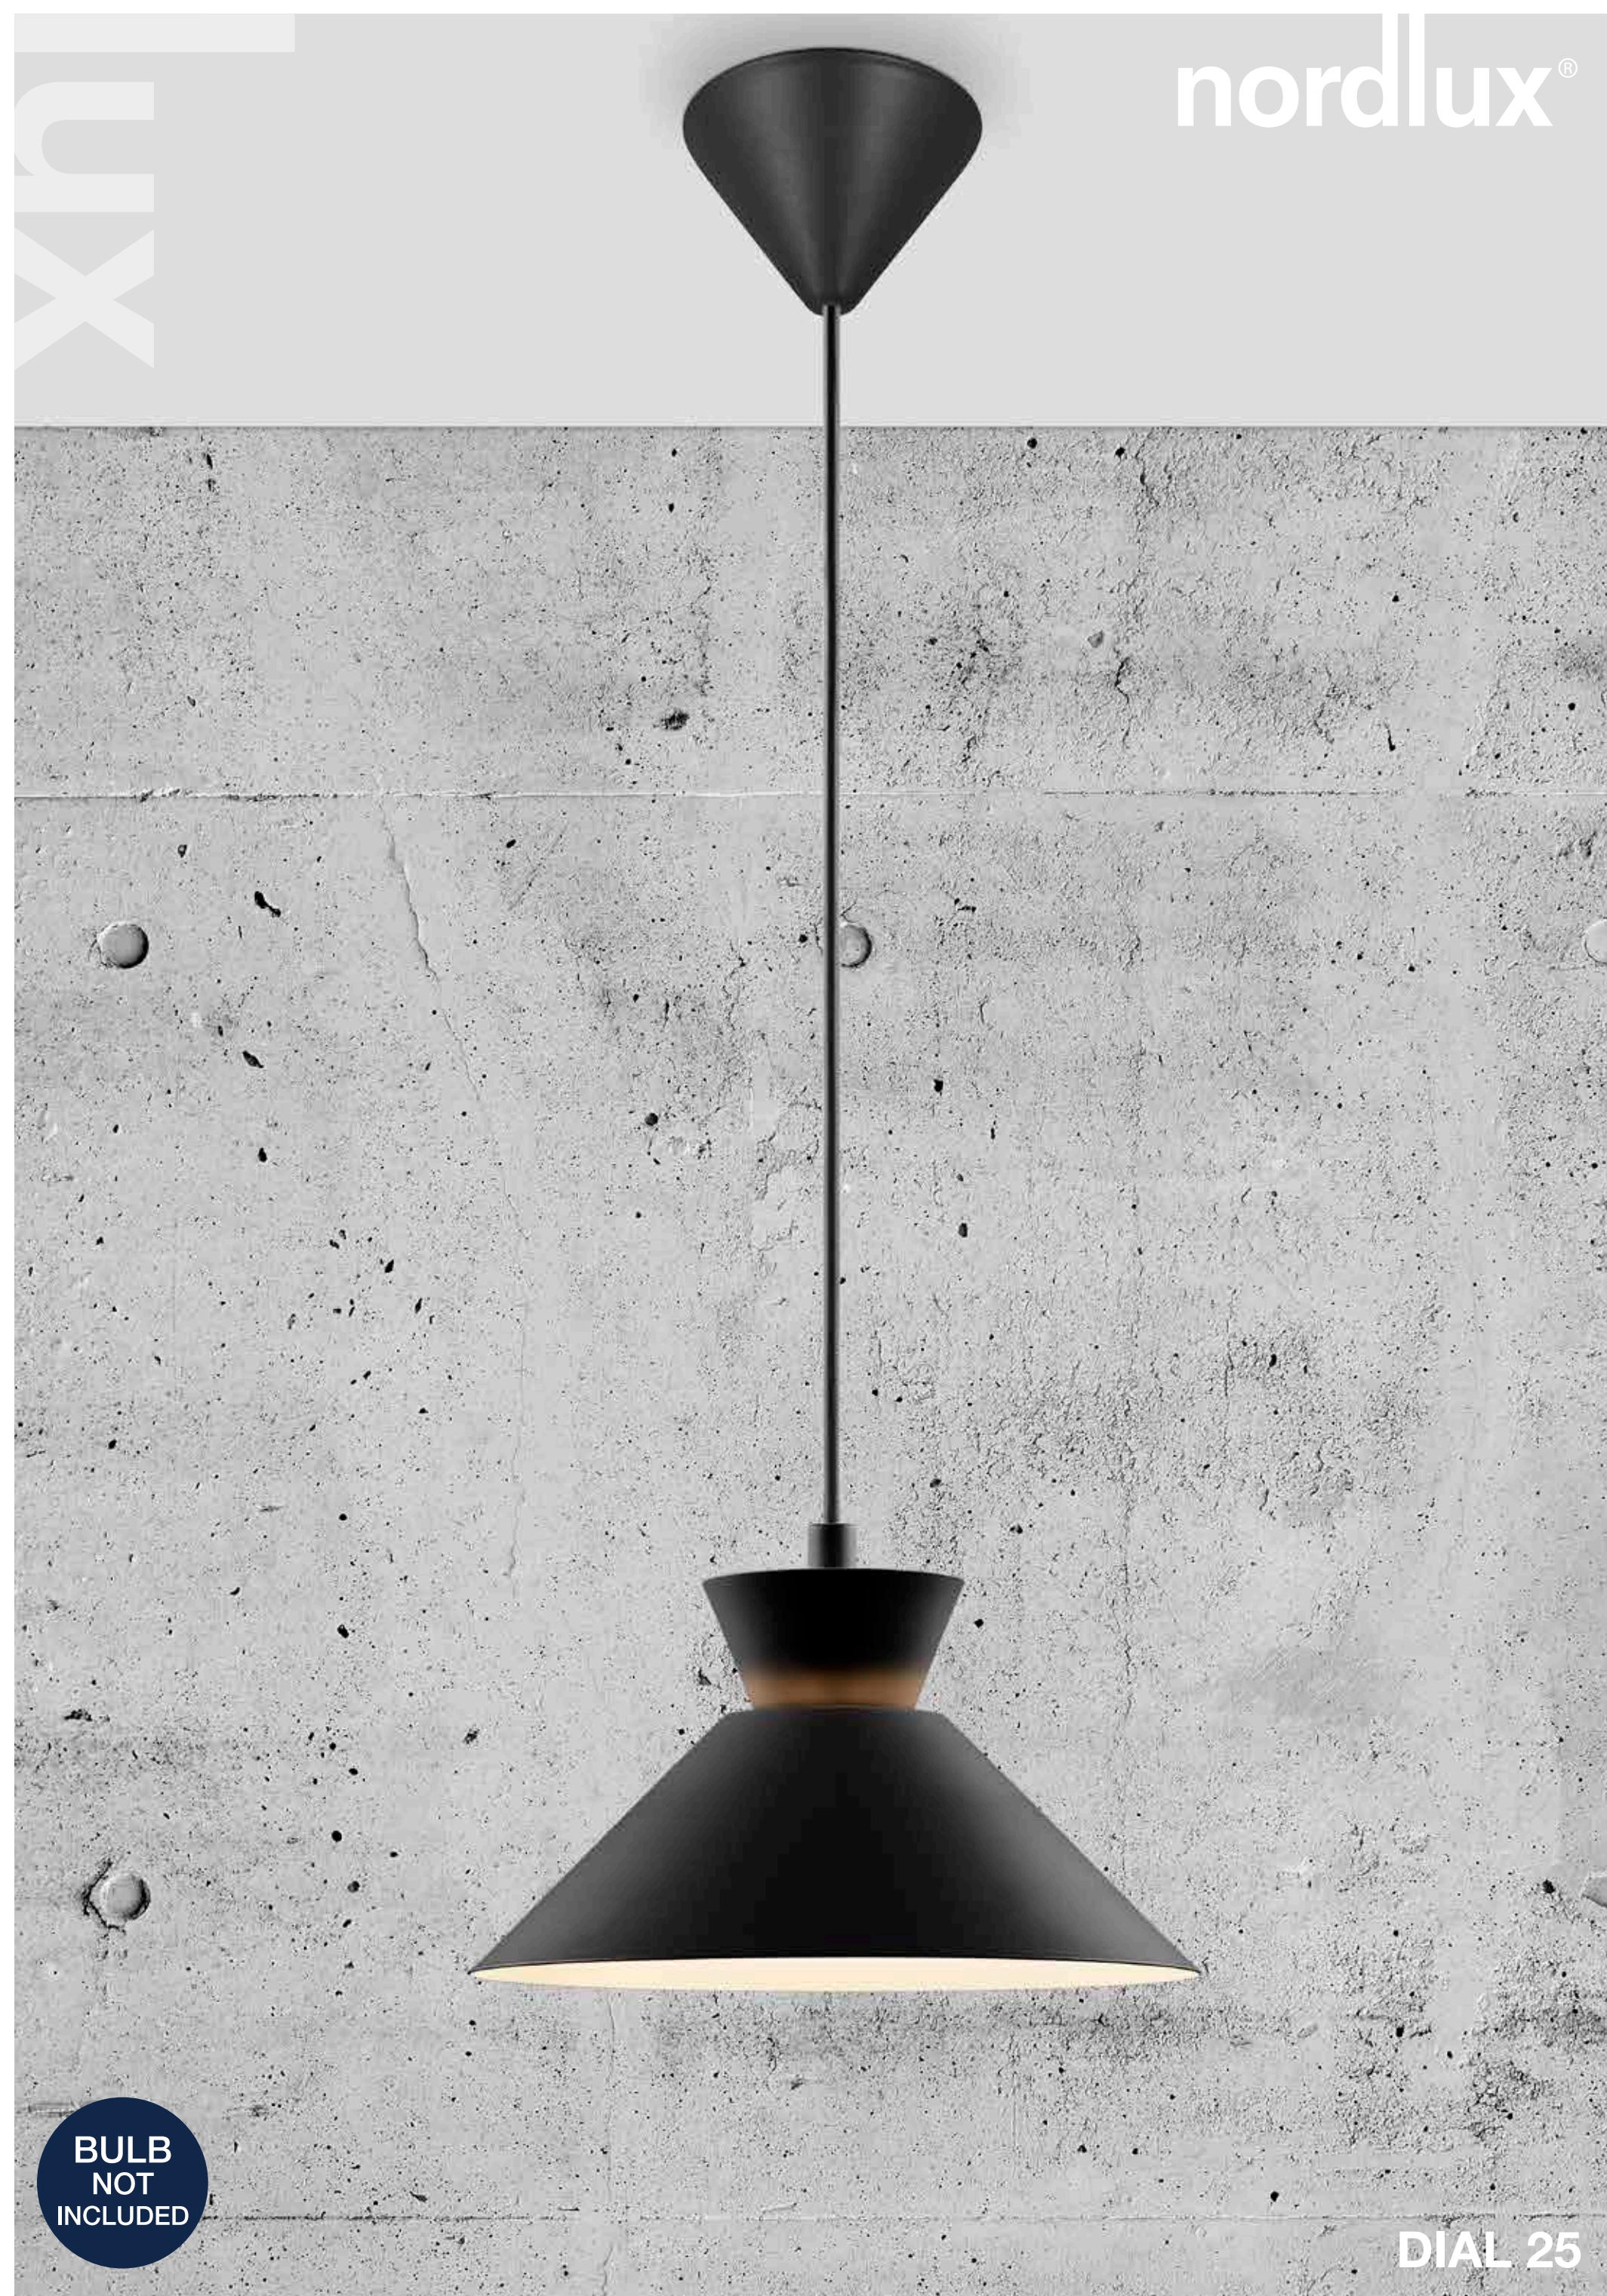

nordlux®

DIAL 25

Item N°: 2213333003
Dn: 2298460
Sort: Schwarz
Black/Swart
Noir/Zwart

nordlux®

DIAL 25

Item N°: 2213333003
Dn: 2298460
Sort: Schwarz
Black/Swart
Noir/Zwart

IP20	M	Max Max Max Max
E27	□	Check before fit! Tough & strong Durable material Durable painting Durable coating
MAX 40W	🏠	Equal to industry long Designed for long Service life Light and decorative material Bright and simple interior Complete set
220-240V 50/60Hz	💡	Not suitable for 200 cm ceiling Not suitable for 200 cm ceiling Not suitable for 200 cm ceiling Not suitable for 200 cm ceiling Not suitable for 200 cm ceiling
CE	UK CA	BULB NOT INCLUDED
RoHS	RECYCLED	

www.nordlux.com

AAD: 01032023 XY

Height x Width x Depth COLOR BOX (CM)	41x29x12,5
NET WEIGHT COLOR BOX (KG)	0,21
GROSS WEIGHT COLOR BOX (KG)	1,17
VOLUME COLOR BOX (CBM)	0,015