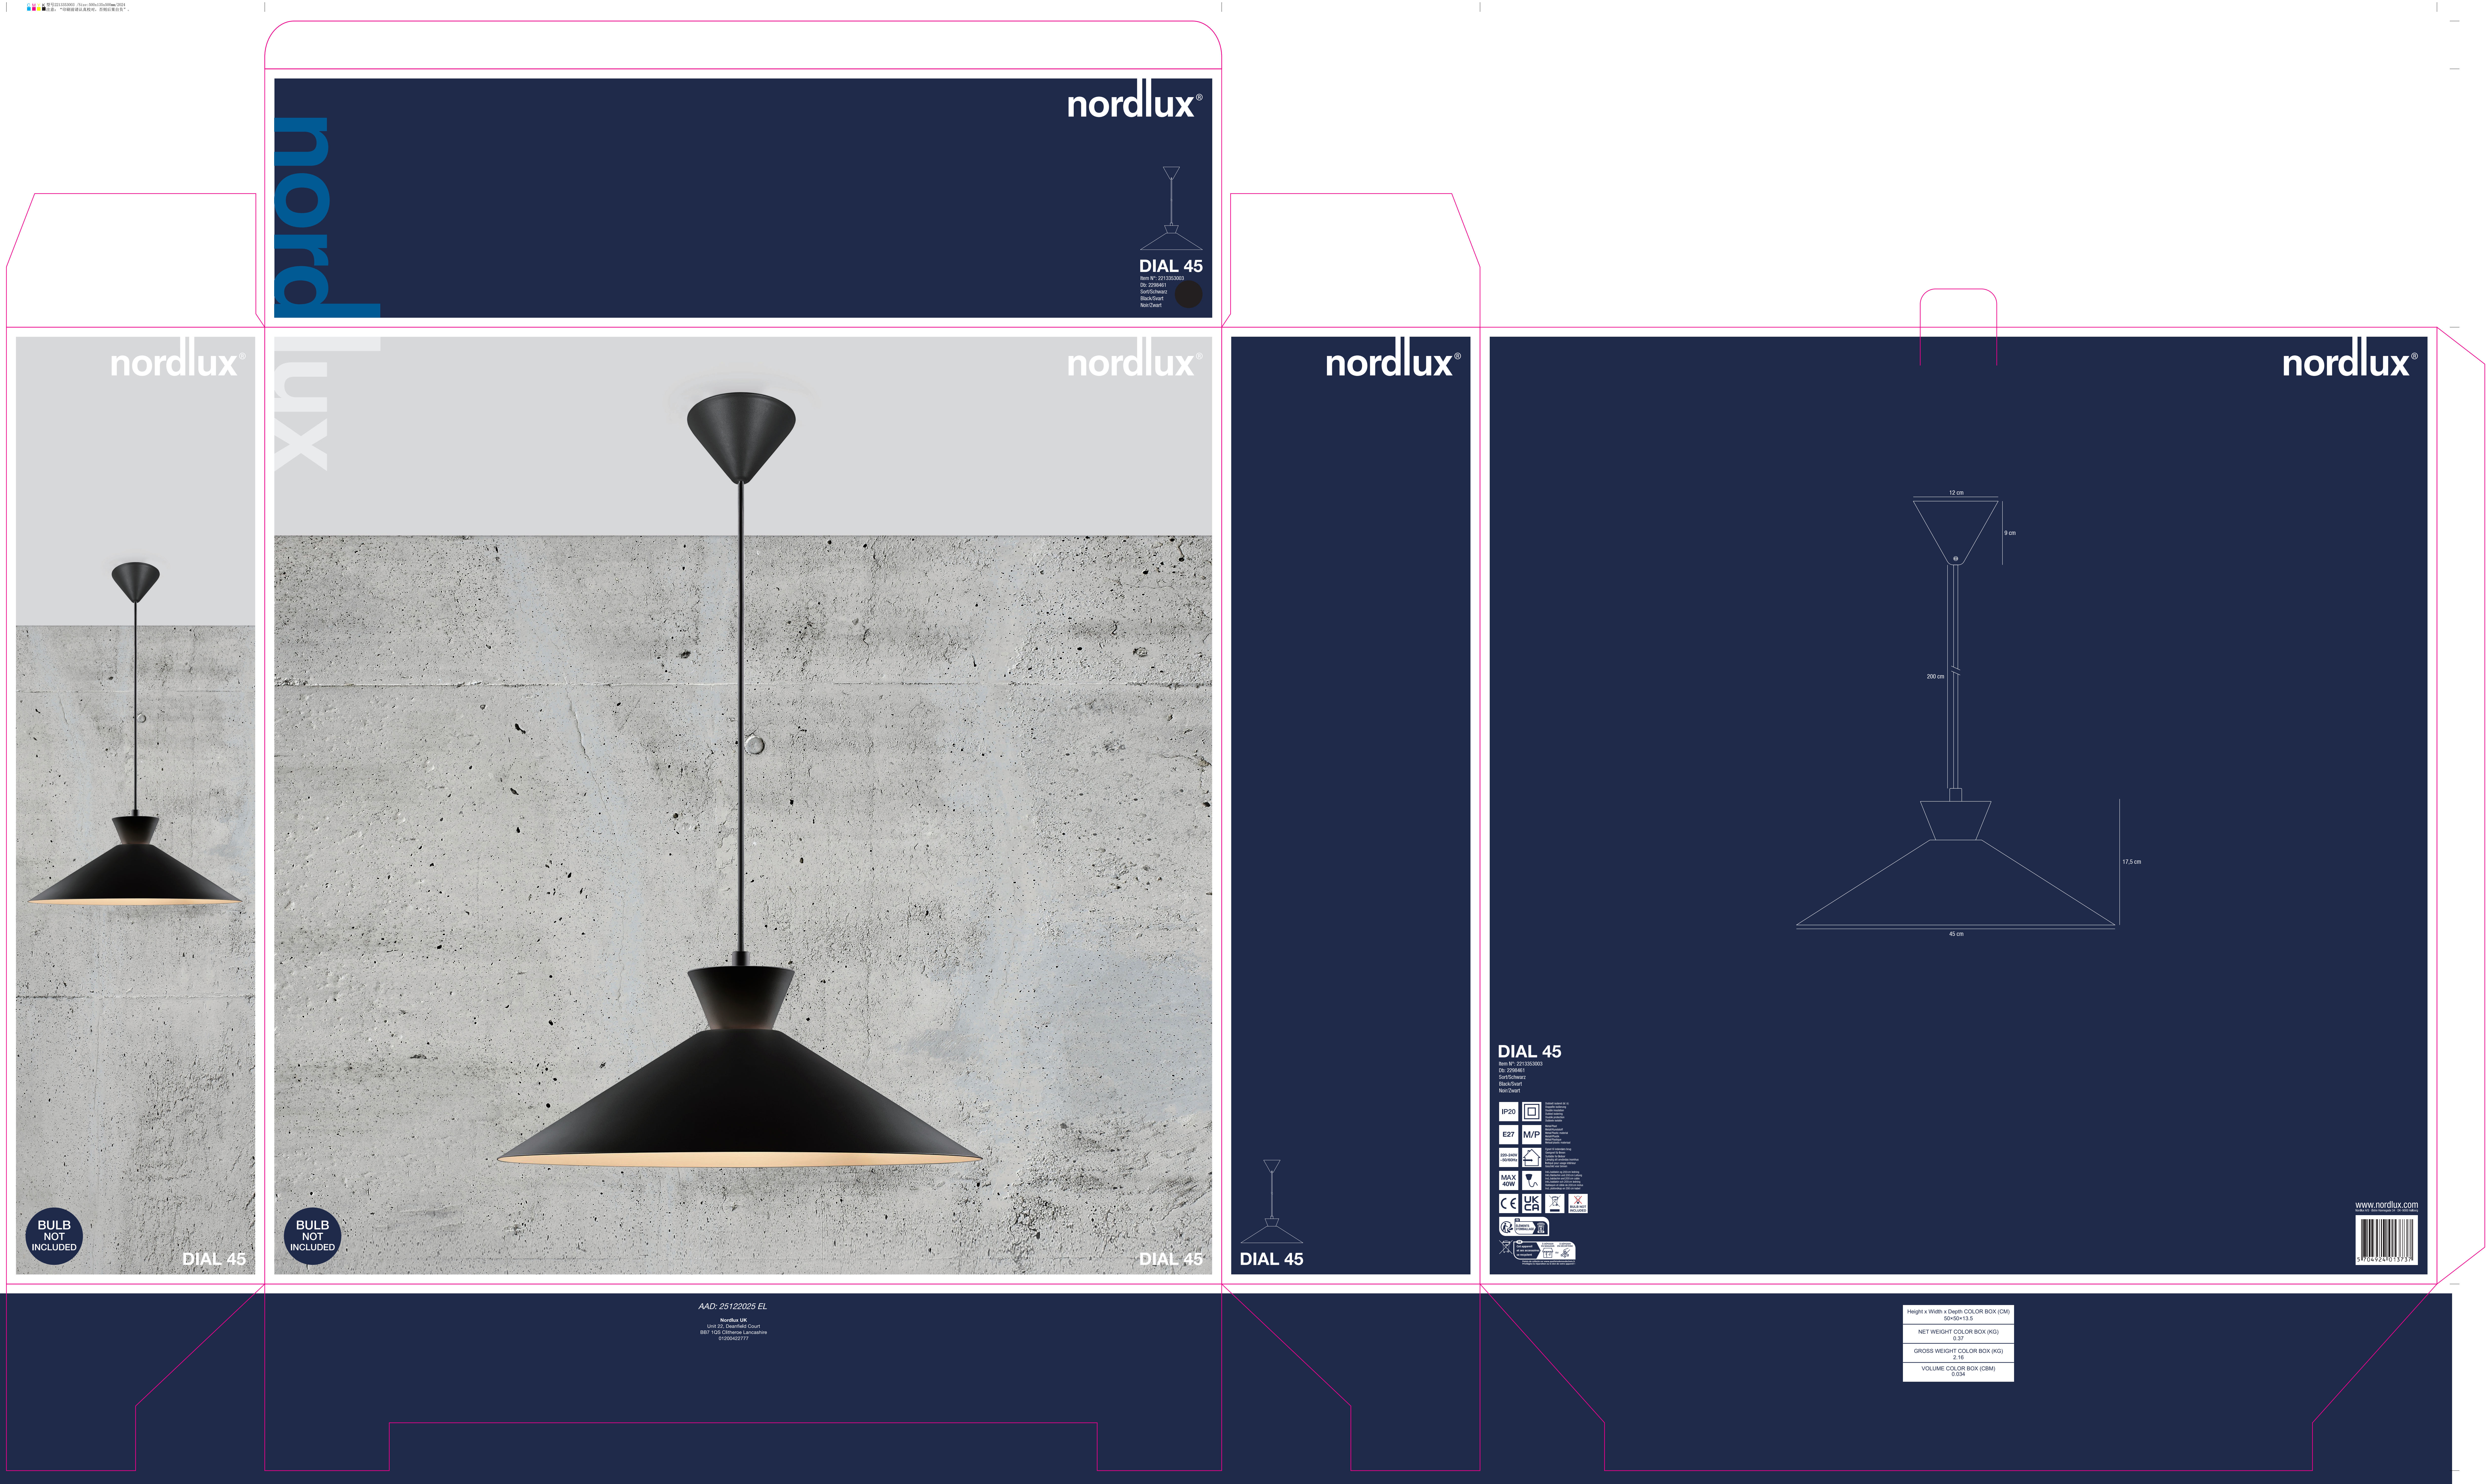

500x135x500mm

nordlux®
DIAL 45
Item No: 25122025
DIAL 45
E27/E26
Black/Grey
Max 40W

nordlux®
DIAL 45
BULB NOT INCLUDED

nordlux®
DIAL 45
BULB NOT INCLUDED

nordlux®
DIAL 45

nordlux®
DIAL 45
Item No: 25122025
DIAL 45
E27/E26
Black/Grey
Max 40W
IP20
E27 M/P
MAX 40W
CE
UK
www.nordlux.com

12 cm
9 cm
200 cm
45 cm
17.5 cm

Height x Width x Depth COLOR BOX (CM)	50x135x50
NET WEIGHT COLOR BOX (KG)	0.37
GROSS WEIGHT COLOR BOX (KG)	2.35
VOLUME COLOR BOX (CBM)	0.34