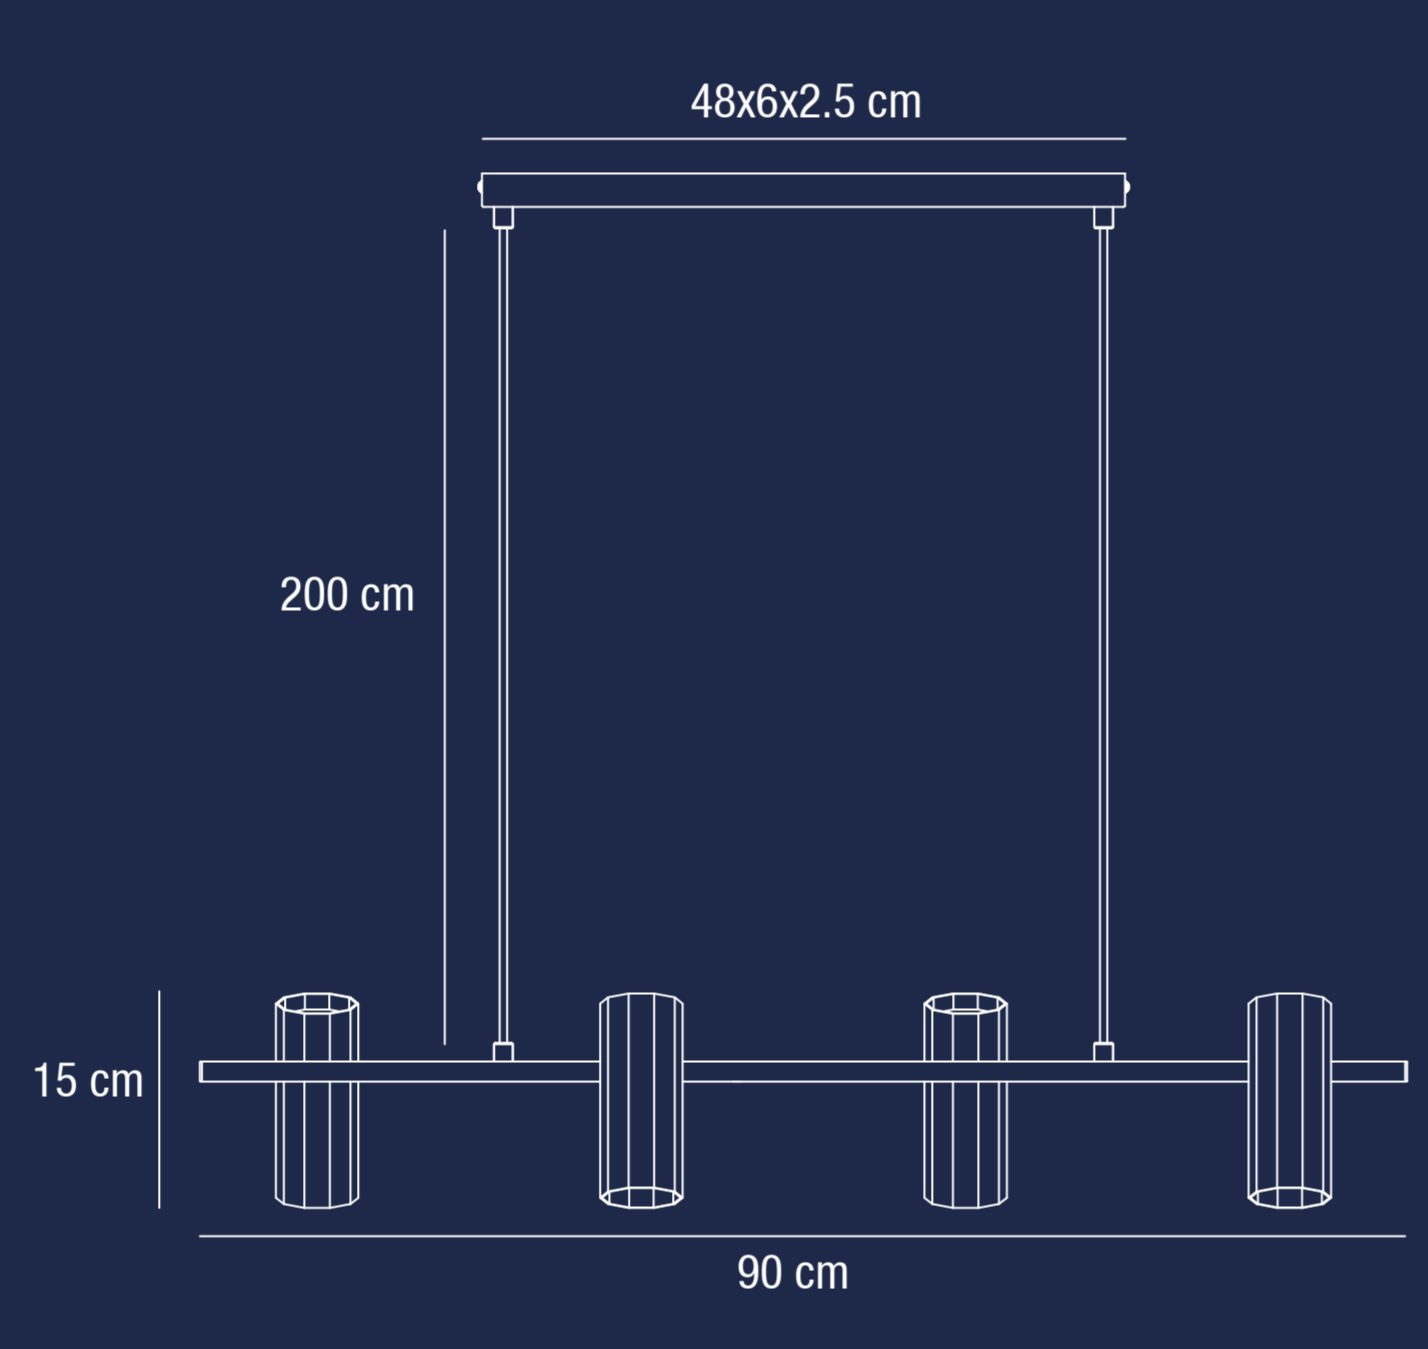

ALANIS 4

IP20 **M/P**
Max Power
Max Voltage
Max Current
Max Power Factor

220-240V
~50/60Hz

CE **UK** **RoHS** **REACH** **BULBS NOT INCLUDED**

www.nordlux.com

BULBS NOT INCLUDED

ALANIS 4

BULBS NOT INCLUDED

ALANIS 4

ALANIS 4