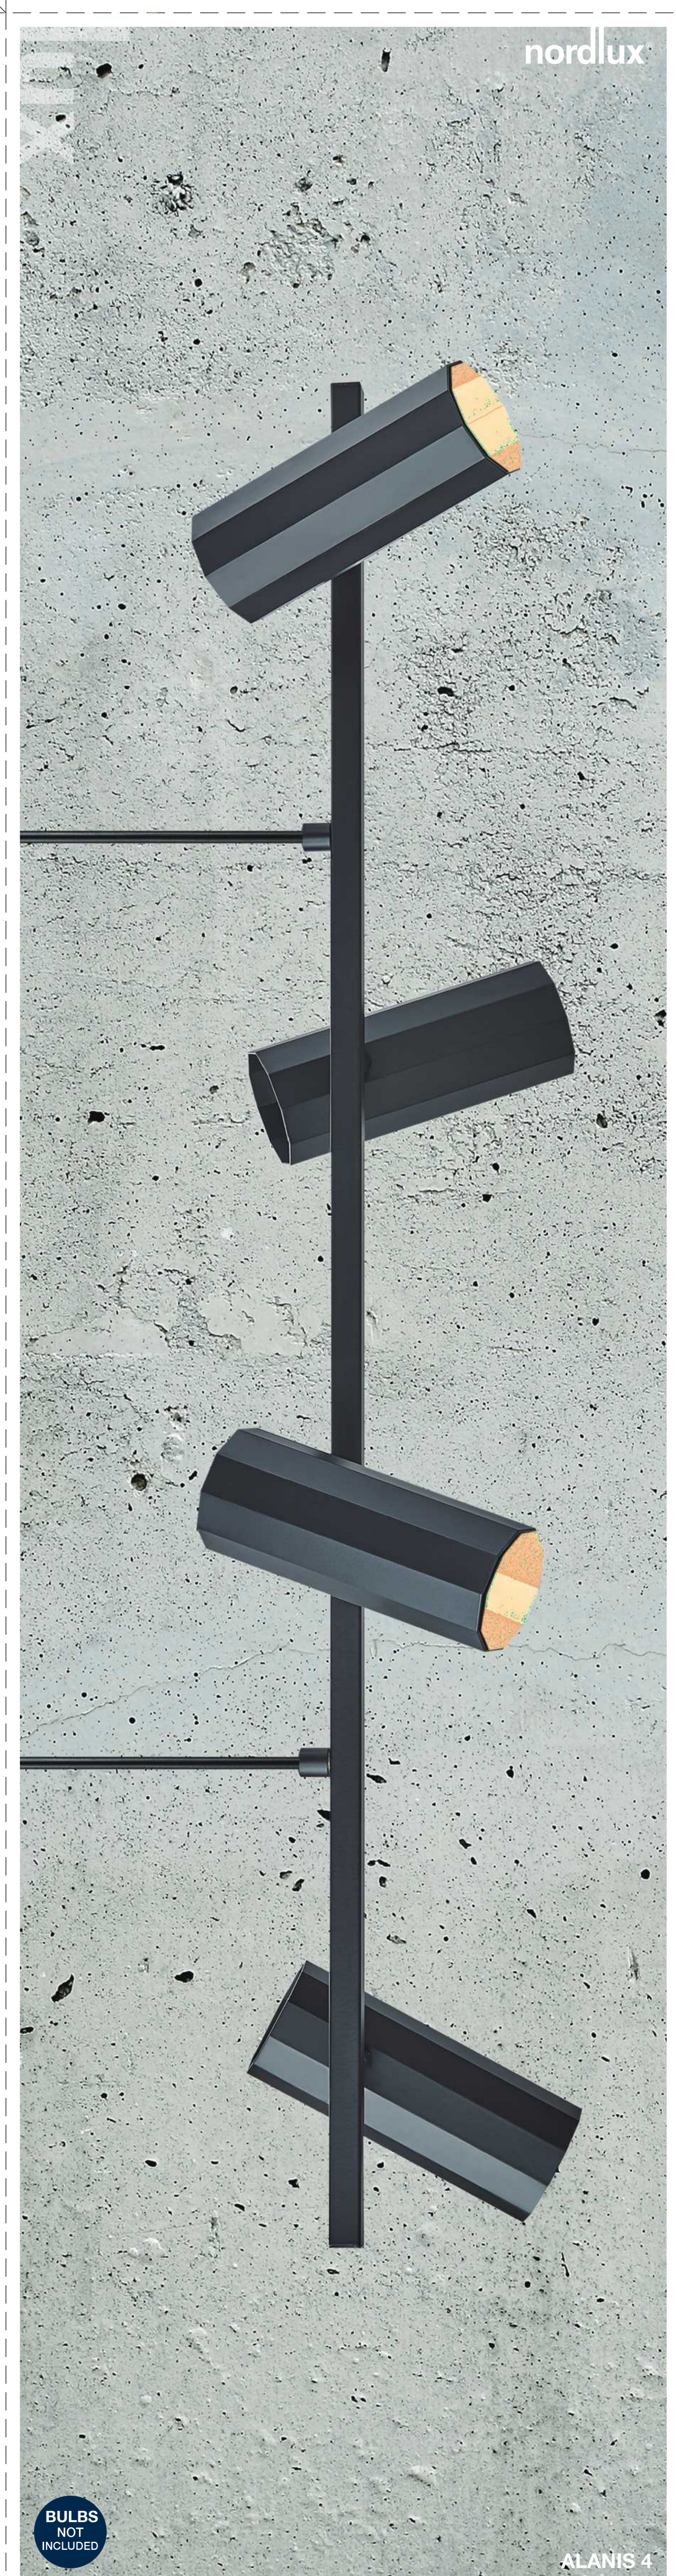

nordlux®

ALANIS 4
 Ref: 221352083
 (E: 221895)
 GU10
 Black/Grey

IP20 M/P
 GU10
 MAX 15W
 220-240V
 50/60Hz
 CE UK

www.nordlux.com

5 724924 012118

BULBS NOT INCLUDED

nordlux®

ALANIS 4
 Ref: 221352083
 (E: 221895)
 GU10
 Black/Grey

nordlux®

ALANIS 4

BULBS NOT INCLUDED

Material: Steel / Color: Black / Size: 20 x 18 x 85 cm	Net weight: 0.8 kg
Product weight: 0.8 kg	Volume: 0.001 m³

AAD: 14032022.XY
 Nordlux UK
 Unit 22, Deanfield Court
 BB7 1QS Clitheroe Lancashire
 01200422777