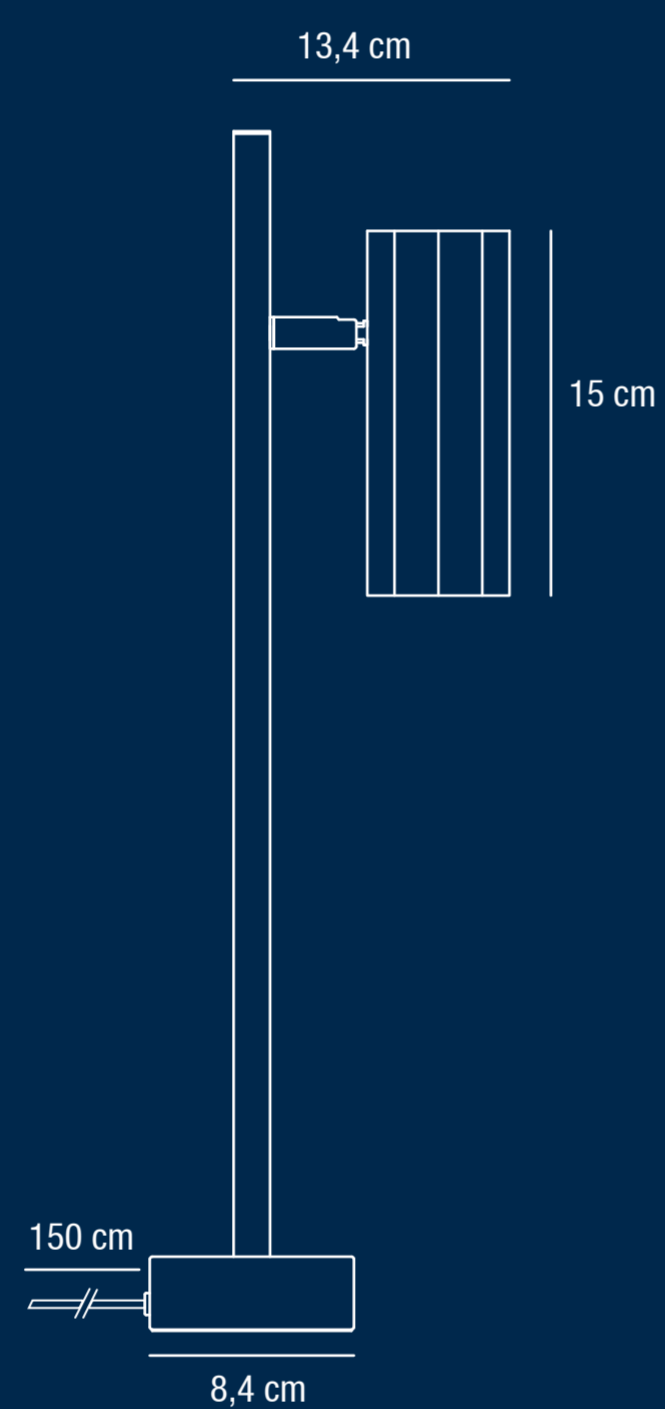

ALANIS

Item N°: 2213455035
Dp: 2278669

Missing/Missing

Brass/Missing

Latun/Missing

IP20
GU10
MAX 15W
Indoor
CE
UK
BULB NOT INCLUDED

www.nordlux.com

BULB NOT INCLUDED

ALANIS

BULB NOT INCLUDED

ALANIS

ALANIS

ON/OFF

AAD: 14032022 XY

Nordlux UK
Unit 22, Deanfield Court
BB7 1QS Clitheroe Lancashire
01200422777

15cm

49.4cm