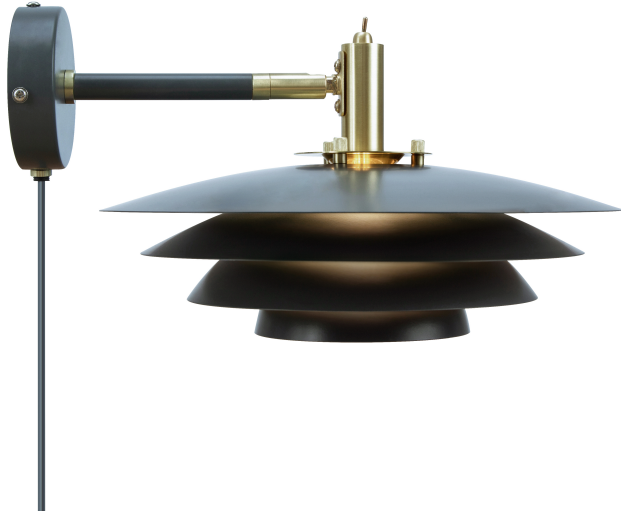

# BRETAGNE | WALL LIGHT | GREY

2213471010

nordlux®

Voltage (V): 220-240 Volt  
IP degree: IP20  
Maximum bulb wattage (W): 25W  
Class (Class 1, Class 2, Class 3):  
Class 2 (Double isolated)  
Socket type: G9  
Switch placement: On the fixture  
Parallel connection: False

Primary material: Metal  
Secondary material: Metal  
Colour of the cable: Black  
Length of the cable (cm): 150  
Surface material of the cable:  
Plastic  
Is the cable replaceable: True  
Colour: Grey

Height (cm): 18  
Tube Diameter (cm): 1.27  
Shade Diameter (cm): 30  
Outdoor base dimension (cm): 7,5  
Tilt Angle (°): 90  
Turning Angle (°): 45

EAN: 5704924012181  
TUN: 2276977  
Item Number: 2213471010  
Pcs Per Master Carton: 3

Sales Box Height (cm): 42.5  
Sales Box Width(cm): 33  
Sales Box Depth (cm): 13.5  
Sales Box Volume m<sup>3</sup>: 0.0189  
Product net weight (kg): 0.77

- Scandinavian clean and soft lines
- Multiple layered shades create a soft, diffused light
- White coloured inside for optimal light
- Rocking on/off switch on top