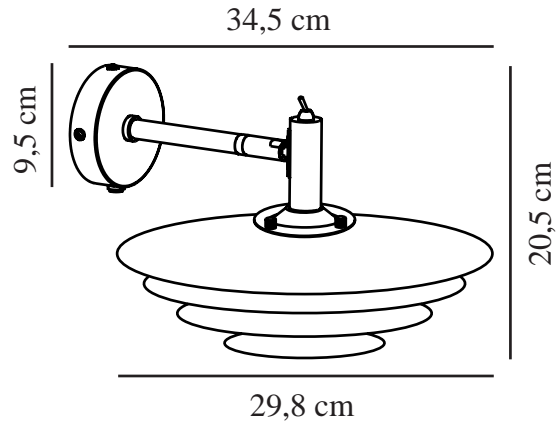

# BRETAGNE | WALL LIGHT | GREY

2213471010

nordlux®

Voltage (V): 220-240 Volt  
IP degree: IP20  
Maximum bulb wattage (W): 25W  
Class (Class 1, Class 2, Class 3):  
Class 2 (Double isolated)  
Socket type: G9  
Switch placement: On the fixture  
Parallel connection: False

Primary material: Metal  
Secondary material: Metal  
Colour of the cable: Black  
Length of the cable (cm): 150  
Surface material of the cable:  
Plastic  
Is the cable replaceable: True  
Colour: Grey

Height (cm): 18  
Tube Diameter (cm): 1.27  
Shade Diameter (cm): 30  
Outdoor base dimension (cm): 7,5  
Tilt Angle (°): 90  
Turning Angle (°): 45

EAN: 5704924012181  
TUN: 2276977  
Item Number: 2213471010  
Pcs Per Master Carton: 3

Sales Box Height (cm): 42.5  
Sales Box Width(cm): 33  
Sales Box Depth (cm): 13.5  
Sales Box Volume m<sup>3</sup>: 0.0189  
Product net weight (kg): 0.77

- Scandinavian clean and soft lines
- Multiple layered shades create a soft, diffused light
- White coloured inside for optimal light
- Rocking on/off switch on top