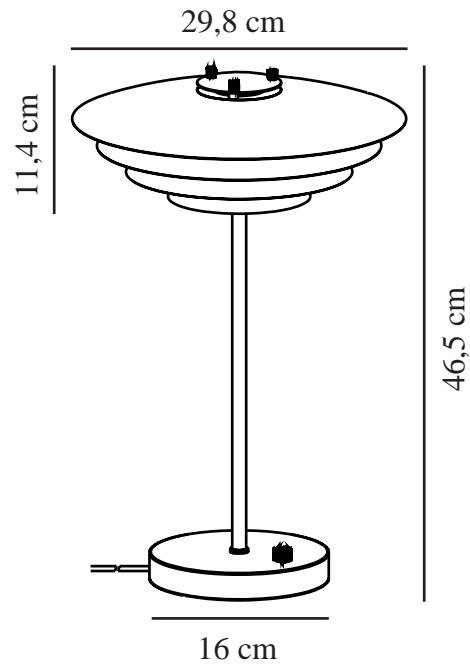

# BRETAGNE | TABLE LAMP | WHITE

2213485001

nordlux®

Voltage (V): 220-240 Volt  
IP degree: IP20  
Maximum bulb wattage (W): 25W  
Class (Class 1, Class 2, Class 3):  
Class 2 (Double isolated)  
Socket type: G9  
Switch placement: On the base  
Parallel connection: False

Primary material: Metal  
Secondary material: Metal  
Colour of the cable: White  
Length of the cable (cm): 150  
Surface material of the cable:  
Plastic  
Is the cable replaceable: False  
Colour: White

Height (cm): 46  
Width (cm): 30  
Tube Diameter (cm): 1.2  
Shade Diameter (cm): 30  
Outdoor base dimension (cm): 16  
Length (cm): 30

EAN: 5704924012198  
TUN: 2276994  
Item Number: 2213485001  
Pcs Per Master Carton: 3

Sales Box Height (cm): 41  
Sales Box Width (cm): 33  
Sales Box Depth (cm): 22.5  
Sales Box Volume m<sup>3</sup>: 0.0304  
Product net weight (kg): 1.8

- Scandinavian clean and soft lines
- Multiple layered shades create a soft, diffused light
- White coloured inside for optimal light
- On/off rotary switch on lamp foot