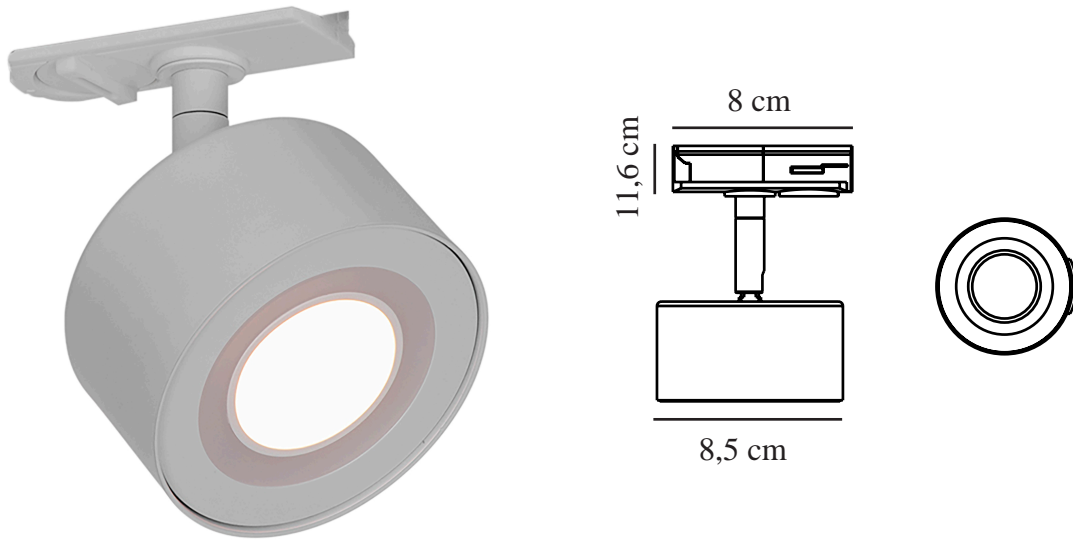

CLYDE LINK | TRACK LIGHT | MATT WHITE

2213550101

nordlux®

Voltage (V): 220-240 Volt
IP degree: IP20
Class (Class 1, Class 2, Class 3):
Class 2 (Double isolated)
Socket type: LED Module
Parallel connection: False

Primary material: Metal
Secondary material: Plastic
Colour: Matt white

Shade Diameter (cm): 8.5
Tilt Angle (°): 75
Turning Angle (°): 320

EAN: 5704924012273
TUN: 2276957
Item Number: 2213550101
Pcs Per Master Carton: 6
Sales Box Height (cm): 11.5

Sales Box Width(cm): 9.5
Sales Box Depth (cm): 9.5
Sales Box Volume m³ : 0.001
Product net weight (kg): 0.3

Brightness of light (Lumen): 350
Colour temperature (Kelvin): 2700
Ra-value : 80
Lifetime (hours): 25000
Energy class: F
Actual watt (W): 4