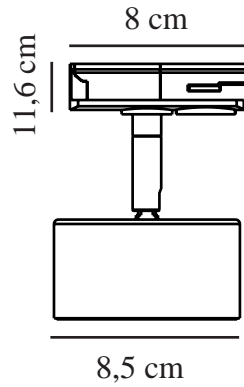

CLYDE LINK | TRACK LIGHT | BLACK

2213550103

nordlux®

Voltage (V): 220-240 Volt
IP degree: IP20
Class (Class 1, Class 2, Class 3):
Class 2 (Double isolated)
Socket type: LED Module
Parallel connection: False

Primary material: Metal
Secondary material: Plastic
Colour: Black

Shade Diameter (cm): 8.5
Tilt Angle (°): 75
Turning Angle (°): 320

EAN: 5704924012280
TUN: 2276911
Item Number: 2213550103
Pcs Per Master Carton: 6
Sales Box Height (cm): 11.5

Sales Box Width(cm): 9.5
Sales Box Depth (cm): 9.5
Sales Box Volume m³ : 0.001
Product net weight (kg): 0.3

Brightness of light (Lumen): 350
Colour temperature (Kelvin): 2700
Ra-value : 80
Lifetime (hours): 25000
Energy class: F
Actual watt (W): 4

• Fits the Nordlux Link system • 3-step Moodmaker™ dimming on your regular wall switch

Slim Nordic design and innovative technology is combined in the most compelling way in the Clyde series. Clyde has built-in Moodmaker™ functionality, which allows you to adjust the light in three steps from your regular wall switch. Fits the Nordlux Link system where it is easily installed and moved.

ENERG

Nordlux
2213550103

A
B
C
D
E
F
G

4 kWh/1000h

2019/2015