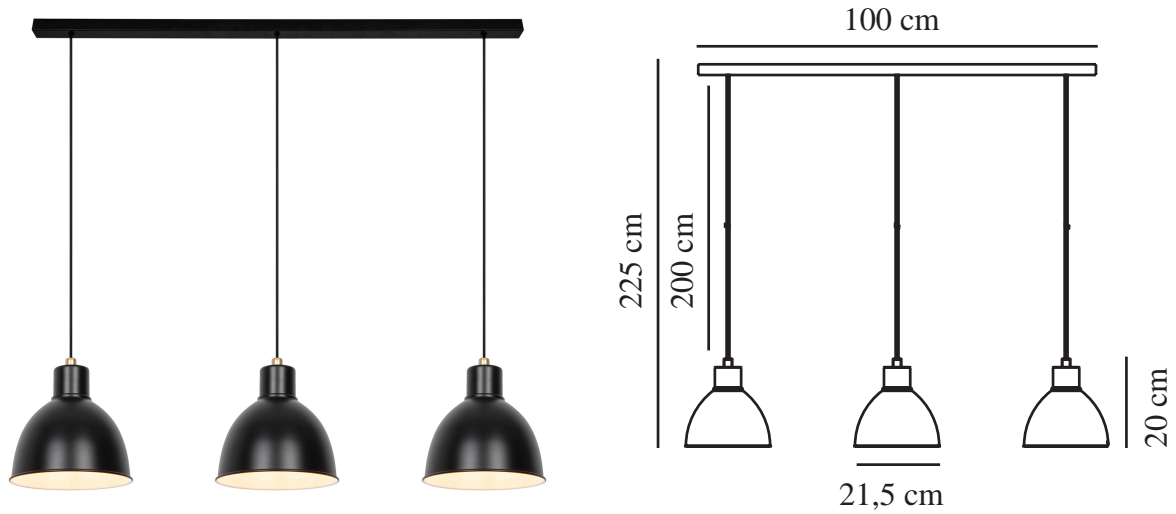

POP 3 | PENDANT | MATT BLACK

2213633003

nordlux®

Voltage (V): 220-240 Volt

IP degree: IP20

Maximum bulb wattage (W):
3X40W

Class (Class 1, Class 2, Class 3):

Class 2 (Double isolated)

Socket type: E27

Parallel connection: False

Primary material: Metal

Colour of the cable: Black

Length of the cable (cm): 200

Surface material of the cable:

Plastic

Is the cable replaceable: False

Colour: Matt black

Height (cm): 20

Width (cm): 100

Shade Diameter (cm): 21.5

Length (cm): 100

EAN: 5704924012334

TUN: 2276914

Item Number: 2213633003

Pcs Per Master Carton: 2

Sales Box Height (cm): 102

Sales Box Width(cm): 25

Sales Box Depth (cm): 22.5

Sales Box Volume m³ : 0.0574

Product net weight (kg): 3.18

- Contemporary and simple style
- Matte surface with brass details

Pop is a stylish, streamlined lighting design in a soft, matte finish. The brass details on top add an elegant touch to the classic shades. The rail pendant has three shades that will hang beautifully above the dining or kitchen table.