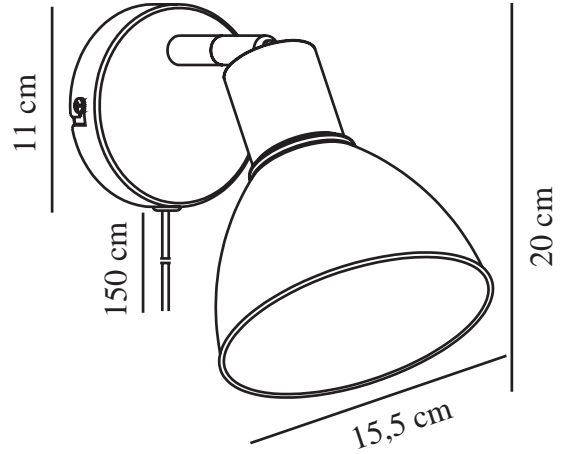

POP | WALL LIGHT | MATT BLACK

2213641003

nordlux®

Voltage (V): 220-240 Volt
IP degree: IP20
Maximum bulb wattage (W): 18W
Class (Class 1, Class 2, Class 3):
Class 2 (Double isolated)
Socket type: E27
Switch placement: On the cable
Parallel connection: False

Primary material: Metal
Colour of the cable: Black
Length of the cable (cm): 150
Surface material of the cable:
Plastic
Is the cable replaceable: True
Colour: Matt black

Height (cm): 20
Width (cm): 19
Shade Diameter (cm): 15.5
Length (cm): 19
Tilt Angle (°): 90
Turning Angle (°): 320

EAN: 5704924012952
TUN: 2277004
Item Number: 2213641003
Pcs Per Master Carton: 3

Sales Box Height (cm): 19.3
Sales Box Width (cm): 21
Sales Box Depth (cm): 16
Sales Box Volume m³: 0.0065
Product net weight (kg): 0.54

- Contemporary and simple style
- Adjustable lamp head for a directional light

Pop is a stylish, streamlined lighting design in a soft, matte finish. The brass detail on top adds an elegant touch to the classic shade. The wall lamp has an adjustable lamp head for a directional light and will hang beautifully beside your bed, sofa or above the kitchen counter.