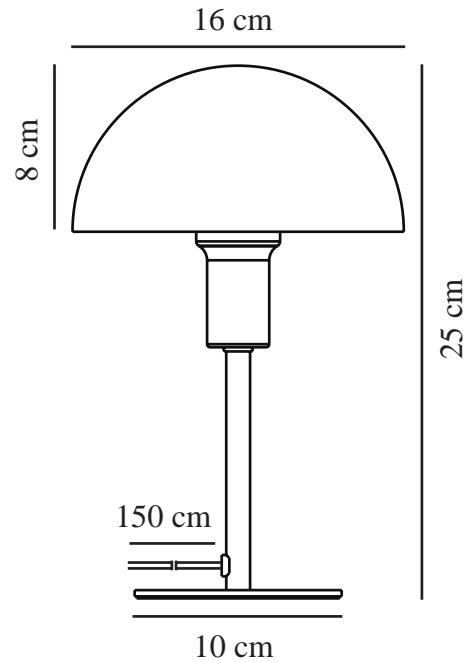

ELLEN MINI | TABLE LAMP | WHITE

2213745001

nordlux®

Voltage (V): 220-240 Volt
IP degree: IP20
Maximum bulb wattage (W): 40W
Class (Class 1, Class 2, Class 3):
Class 2 (Double isolated)
Socket type: E14
Switch placement: On the cable
Parallel connection: False

Primary material: Metal
Secondary material: Plastic
Colour of the cable: White
Length of the cable (cm): 150
Surface material of the cable:
Plastic
Is the cable replaceable: False
Colour: White

Height (cm): 25
Width (cm): 16
Tube Diameter (cm): 1.15
Shade Diameter (cm): 16
Shade Height (cm): 10
Outdoor base dimension (cm): 10
Length (cm): 16
Mount directly into insulation:
False

EAN: 5704924016431
TUN: 2333901
Item Number: 2213745001

Pcs Per Master Carton: 4
Sales Box Height (cm): 26
Sales Box Width(cm): 17.5
Sales Box Depth (cm): 17.5
Sales Box Volume m³ : 0.008
Product net weight (kg): 0.65