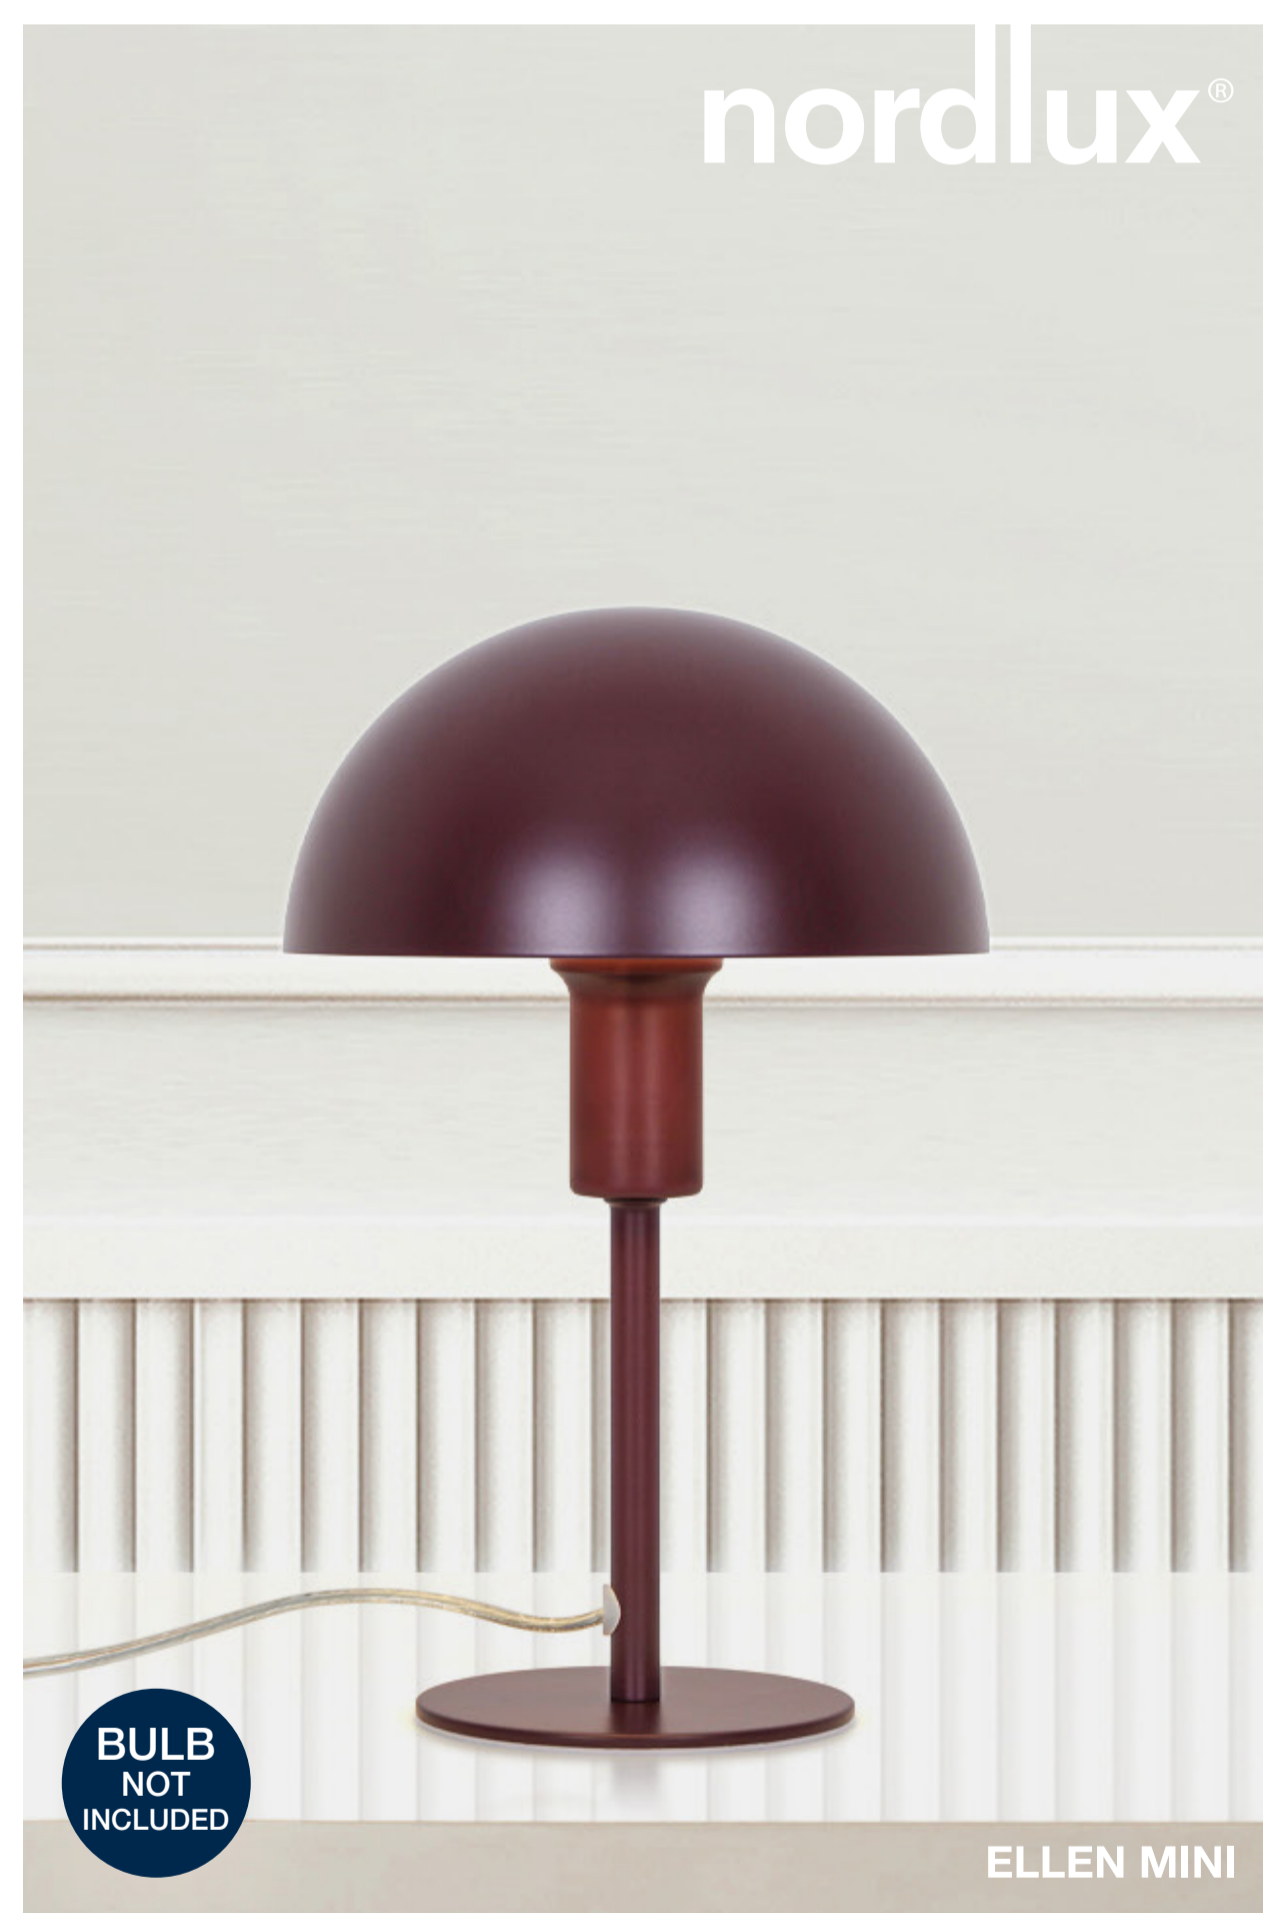

175mm

175mm

175mm

175mm

175mm

260mm

AAD: 22102024 EL

www.nordlux.com