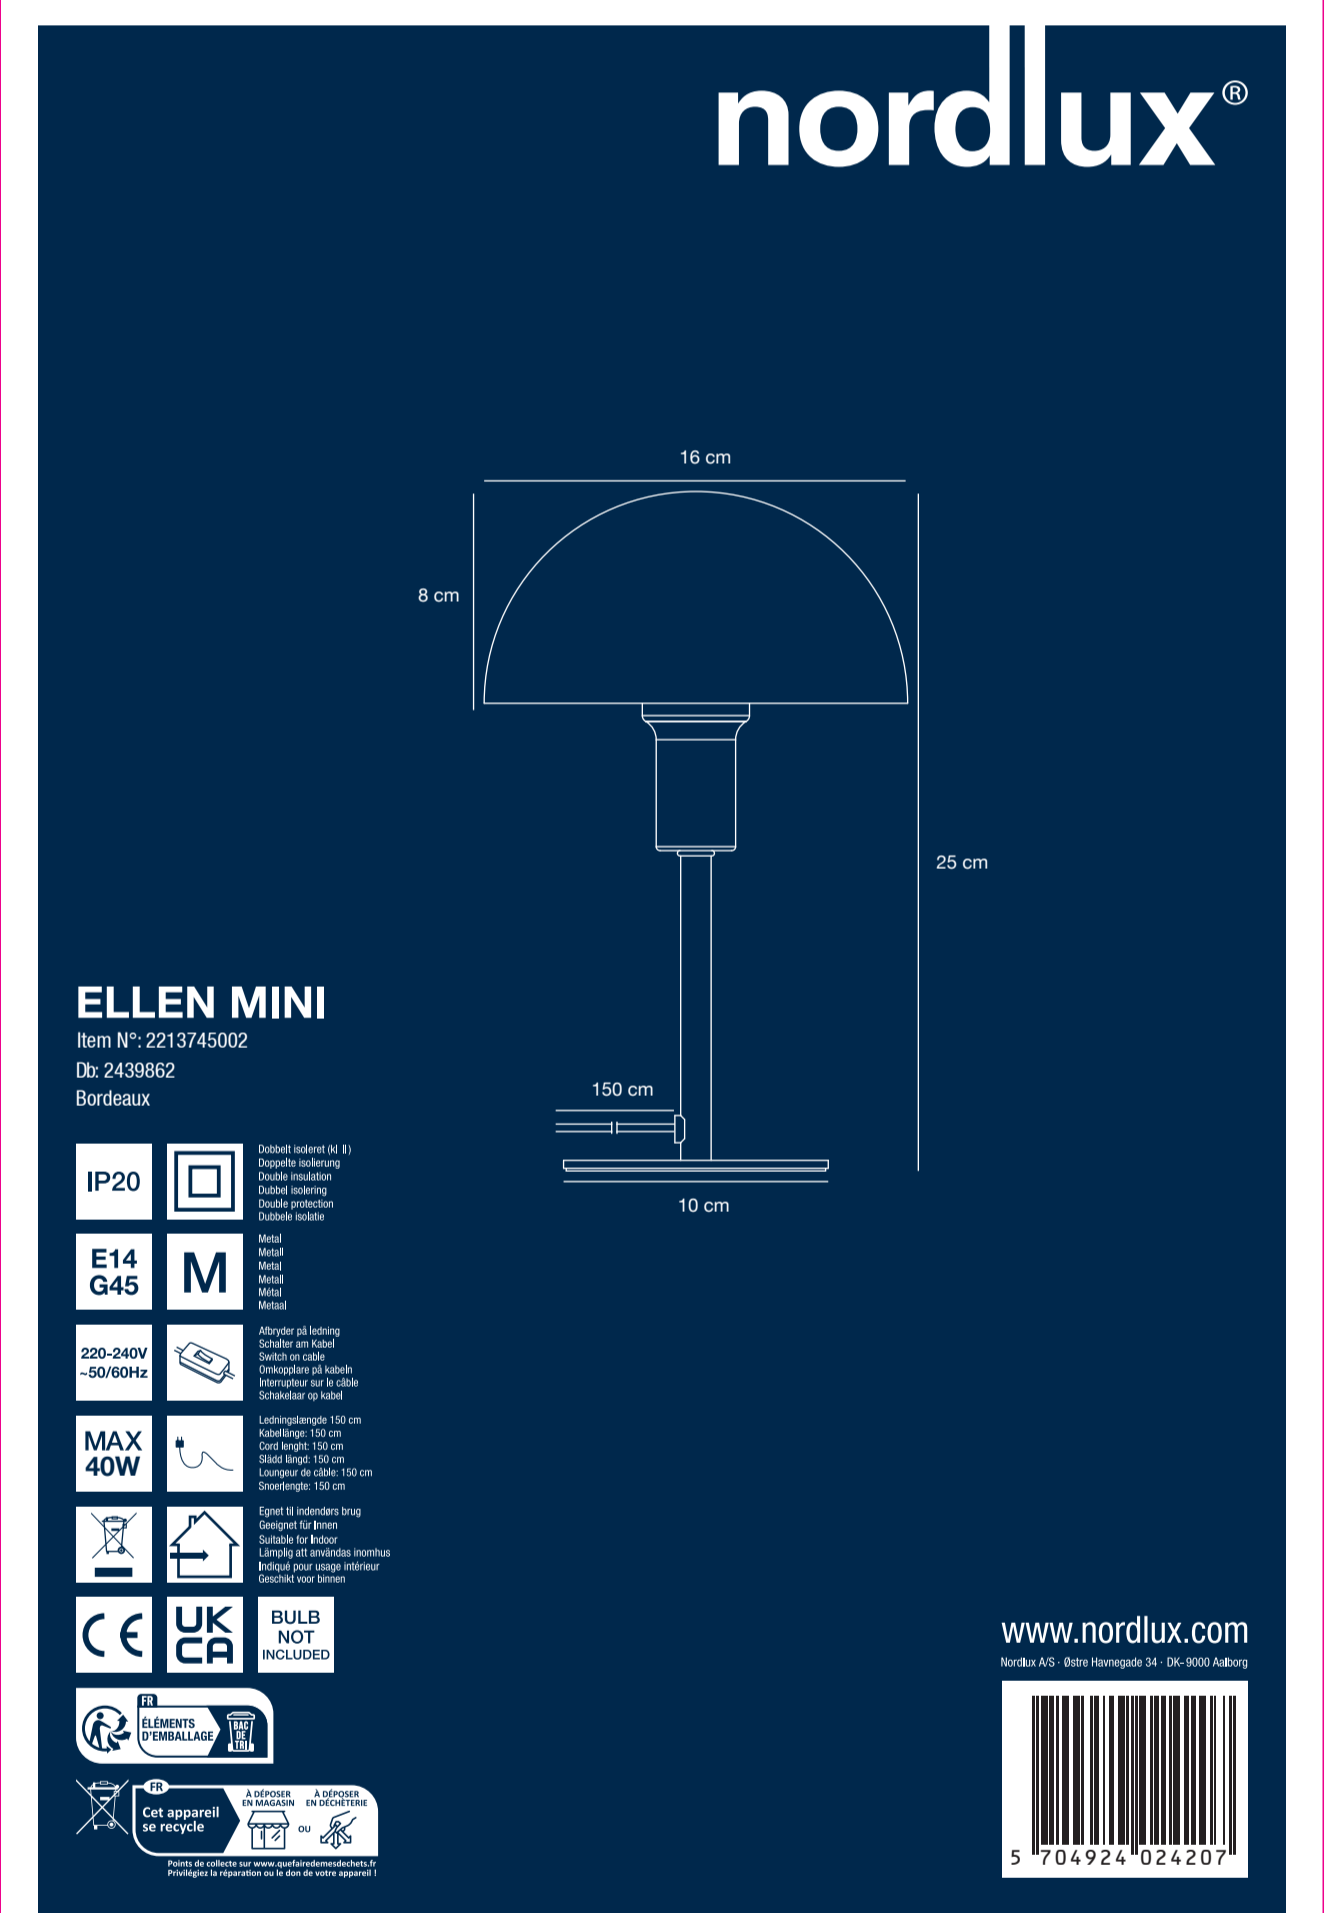

175mm

175mm

175mm

175mm

175mm

260mm

AAD: 22102024 EL

www.nordlux.com