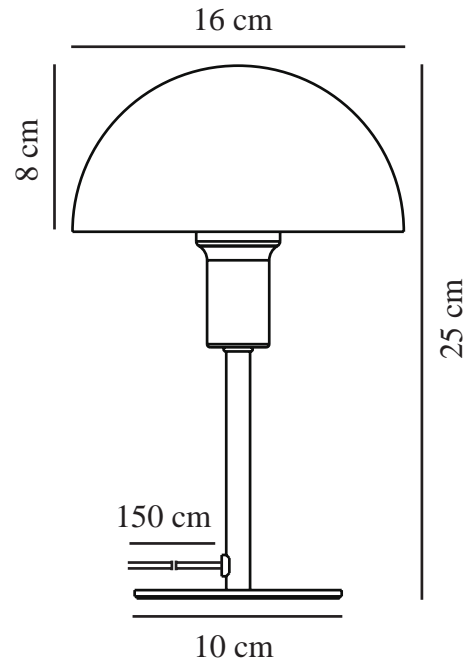

ELLEN MINI | TABLE LAMP | BORDEAUX

2213745002

nordlux®

Voltage (V): 220-240 Volt
IP degree: IP20
Maximum bulb wattage (W): 40W
Class (Class 1, Class 2, Class 3):
Class 2 (Double isolated)
Socket type: E14
Switch placement: On the cable
Parallel connection: False

Primary material: Metal
Secondary material: Plastic
Colour of the cable: Clear
Length of the cable (cm): 150
Surface material of the cable:
Plastic
Is the cable replaceable: False
Colour: Bordeaux

Height (cm): 25
Width (cm): 16
Tube Diameter (cm): 1.15
Shade Diameter (cm): 16
Outdoor base dimension (cm): 10
Length (cm): 16

EAN: 5704924024207
TUN: 2439862
Item Number: 2213745002
Pcs Per Master Carton: 4

Sales Box Height (cm): 26
Sales Box Width(cm): 17.5
Sales Box Depth (cm): 17.5
Sales Box Volume m³ : 0.008
Product net weight (kg): 0.65