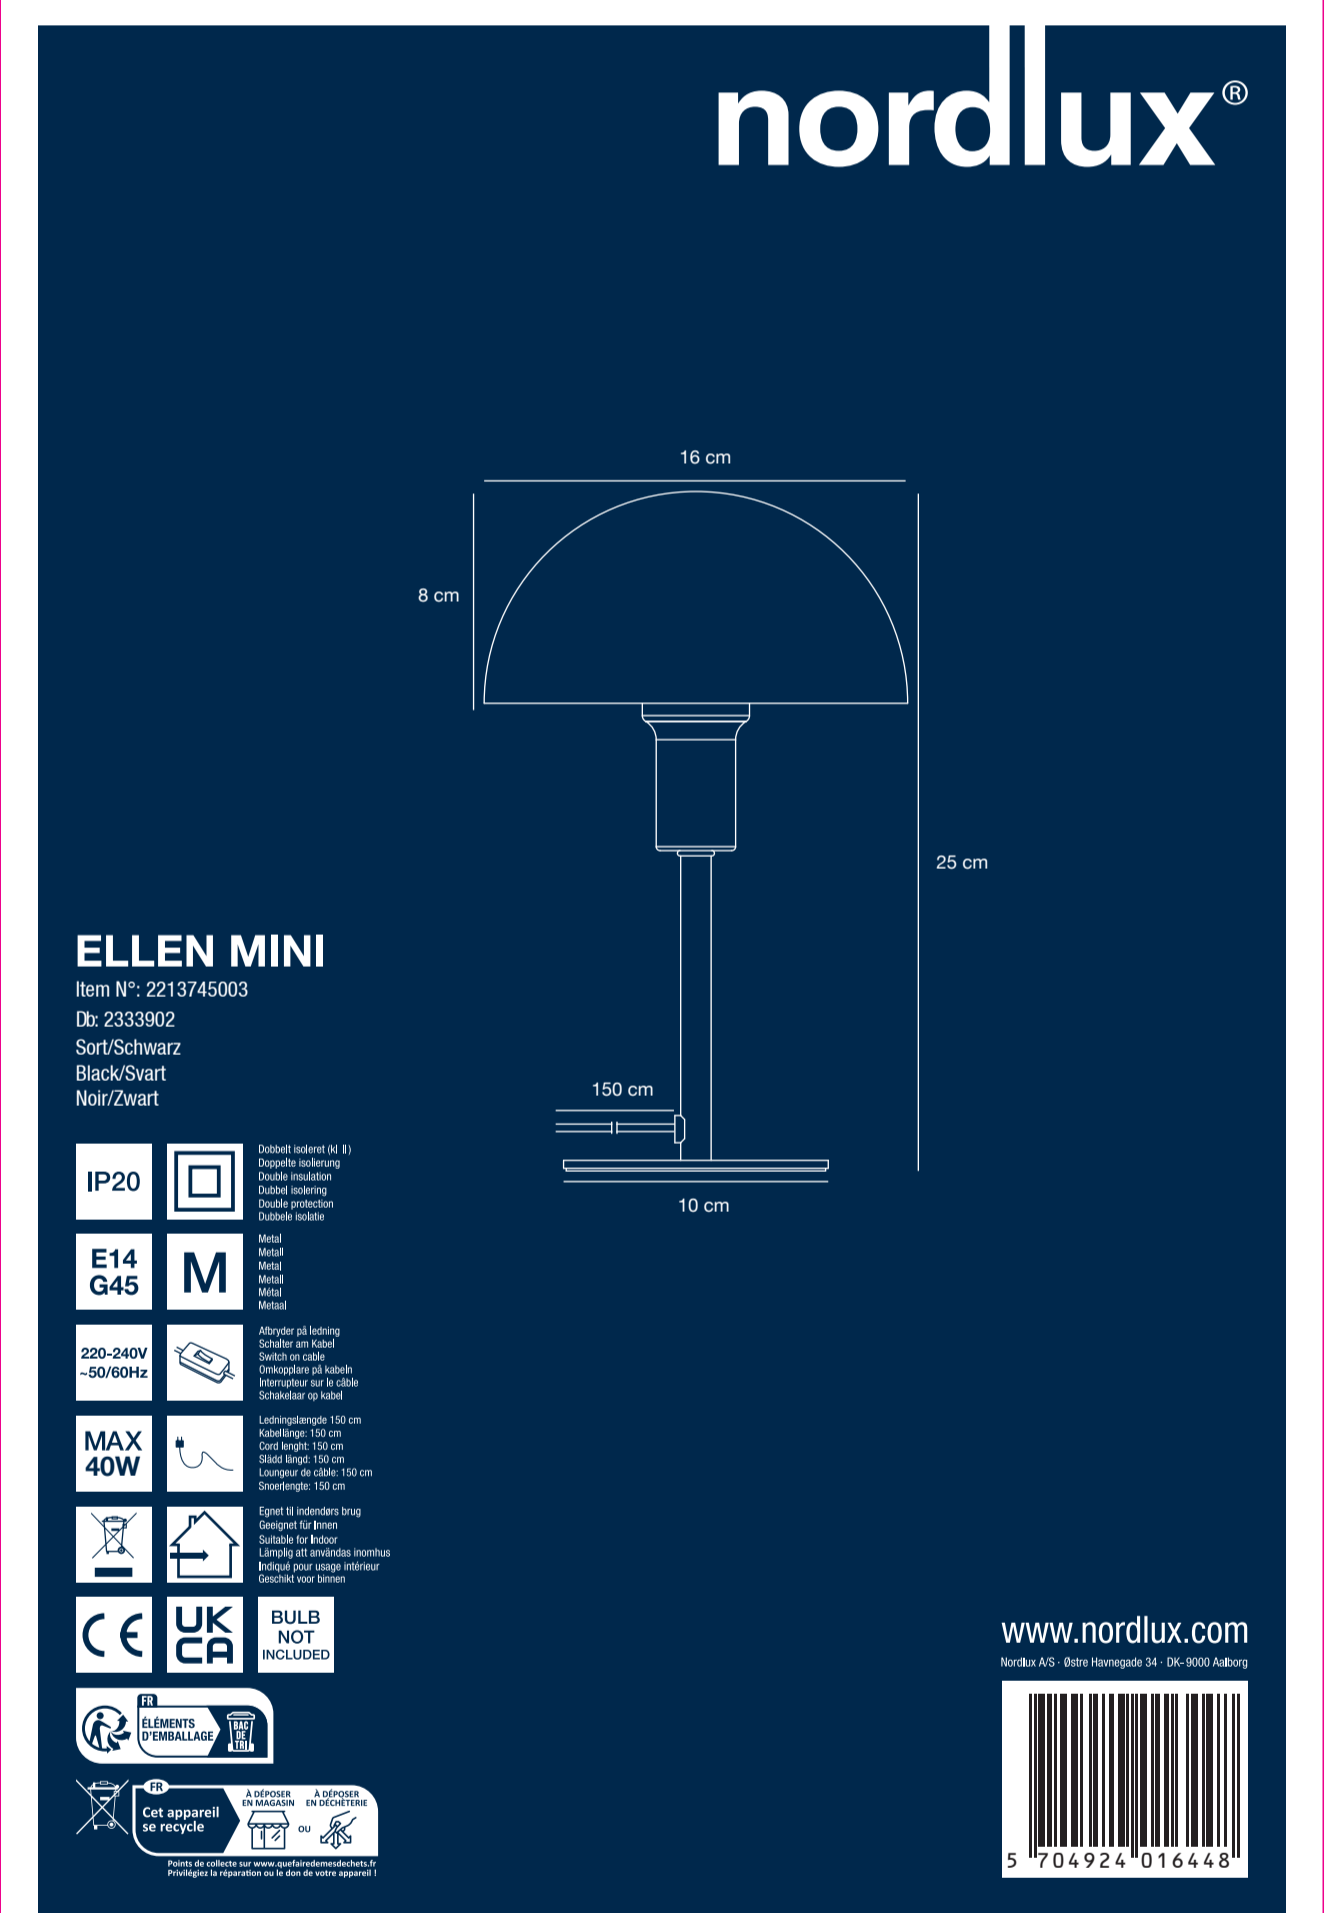

175mm

175mm

175mm

175mm

175mm

260mm

AAD: 15022023 XY