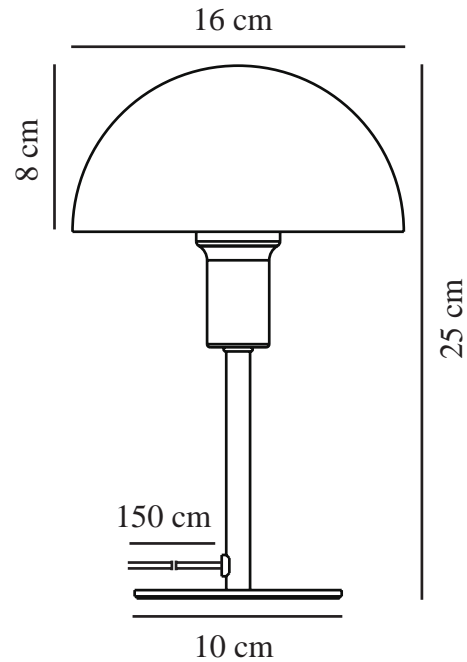

ELLEN MINI | TABLE LAMP | BLACK

2213745003

nordlux®

Voltage (V): 220-240 Volt
IP degree: IP20
Maximum bulb wattage (W): 40W
Class (Class 1, Class 2, Class 3):
Class 2 (Double isolated)
Socket type: E14
Switch placement: On the cable
Parallel connection: False

Primary material: Metal
Secondary material: Plastic
Colour of the cable: Black
Length of the cable (cm): 150
Surface material of the cable:
Plastic
Is the cable replaceable: False
Colour: Black

Height (cm): 25
Width (cm): 16
Tube Diameter (cm): 1.15
Shade Diameter (cm): 16
Shade Height (cm): 10
Outdoor base dimension (cm): 10
Length (cm): 16
Mount directly into insulation:
False

EAN: 5704924016448
TUN: 2333902
Item Number: 2213745003

Pcs Per Master Carton: 4
Sales Box Height (cm): 26
Sales Box Width(cm): 17.5
Sales Box Depth (cm): 17.5
Sales Box Volume m³ : 0.008
Product net weight (kg): 0.65