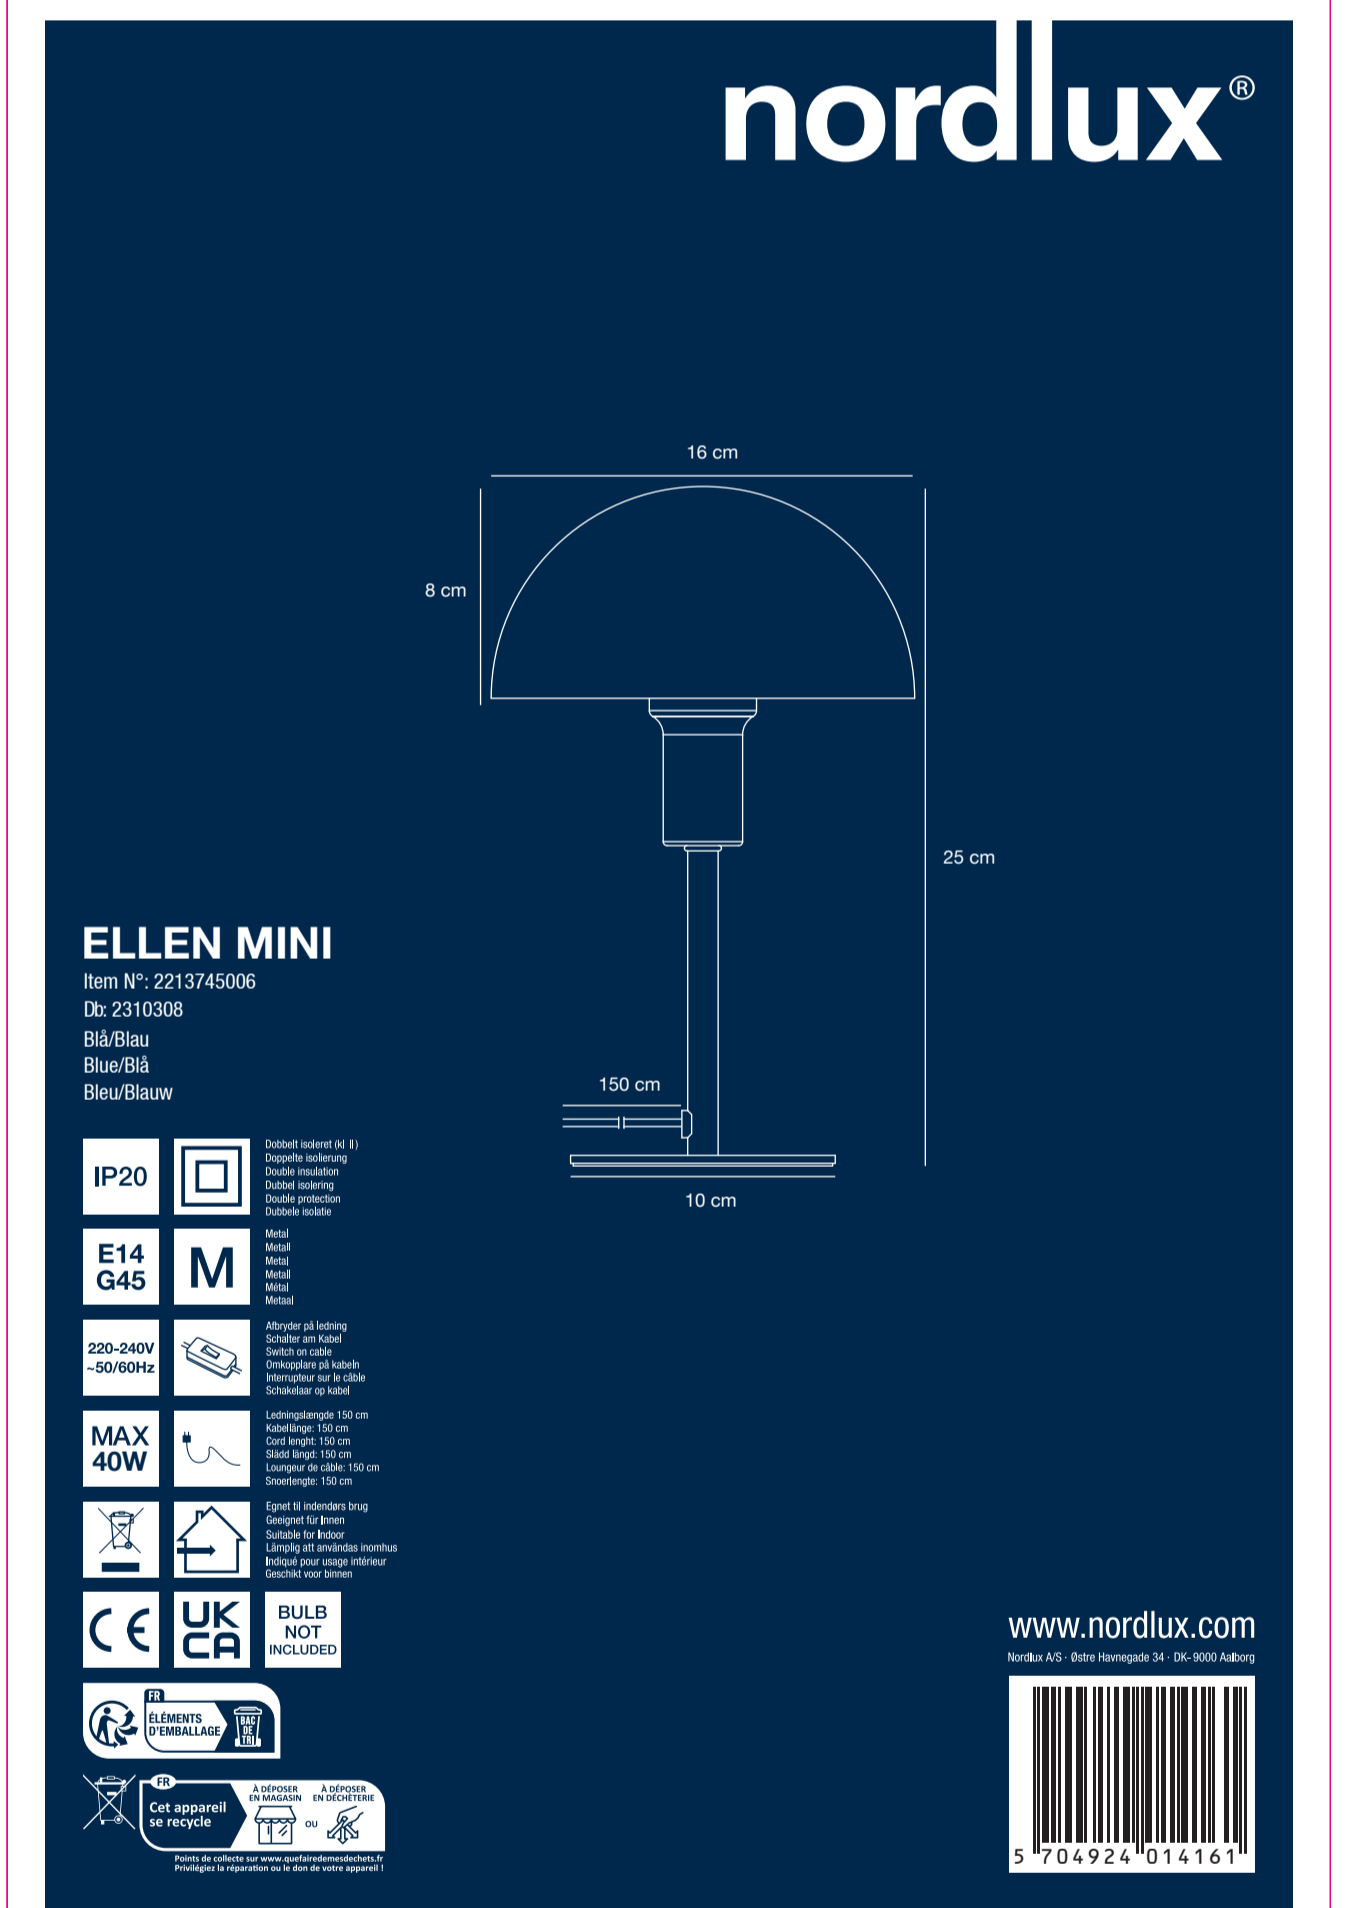

175mm

175mm

175mm

175mm

175mm

260mm

AAD: 15022023 XY