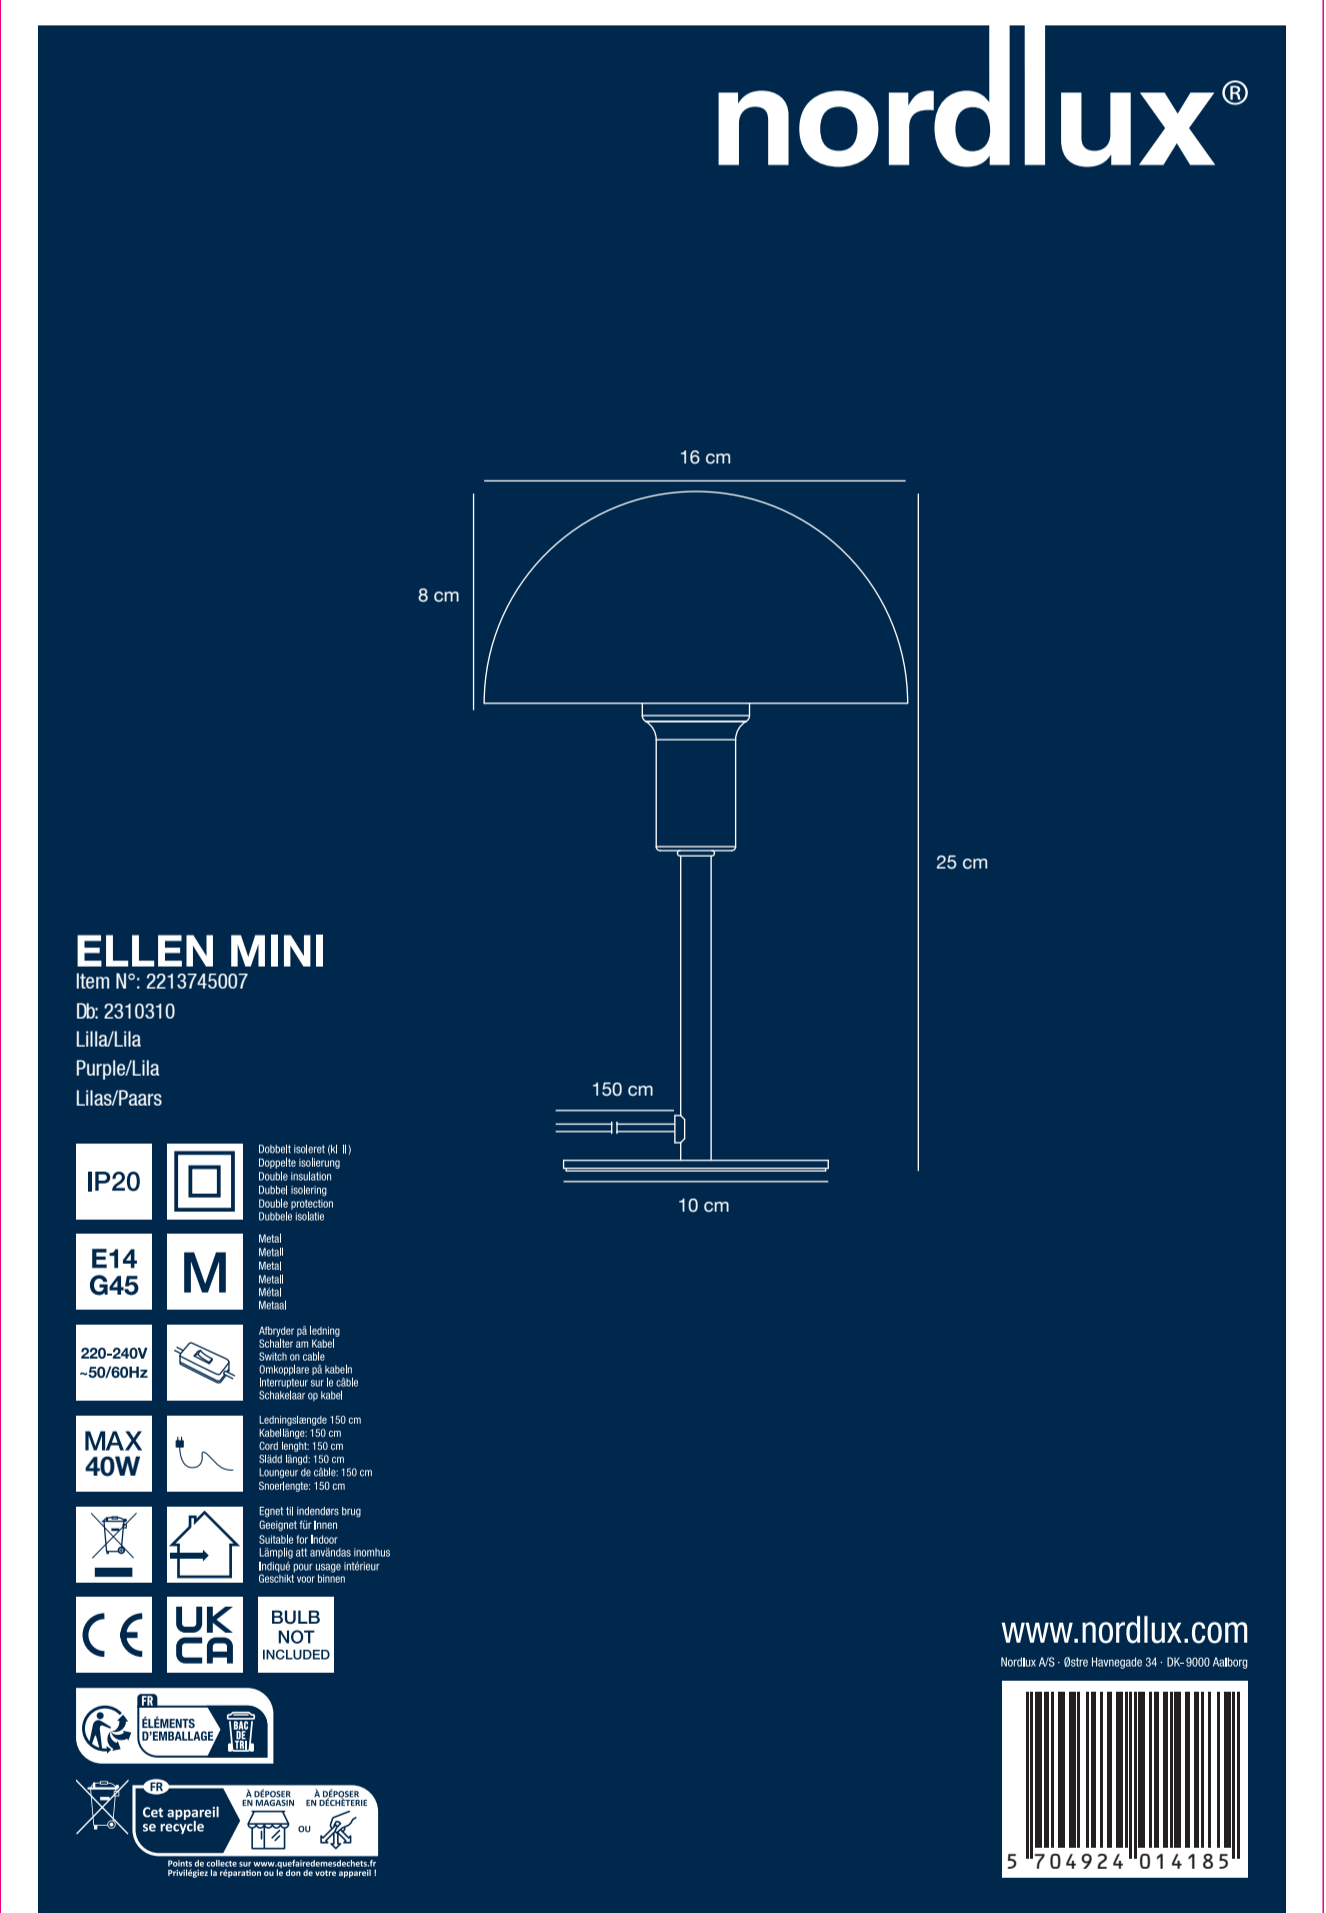

175mm

175mm

175mm

175mm

175mm

260mm

AAD: 15022023 XY