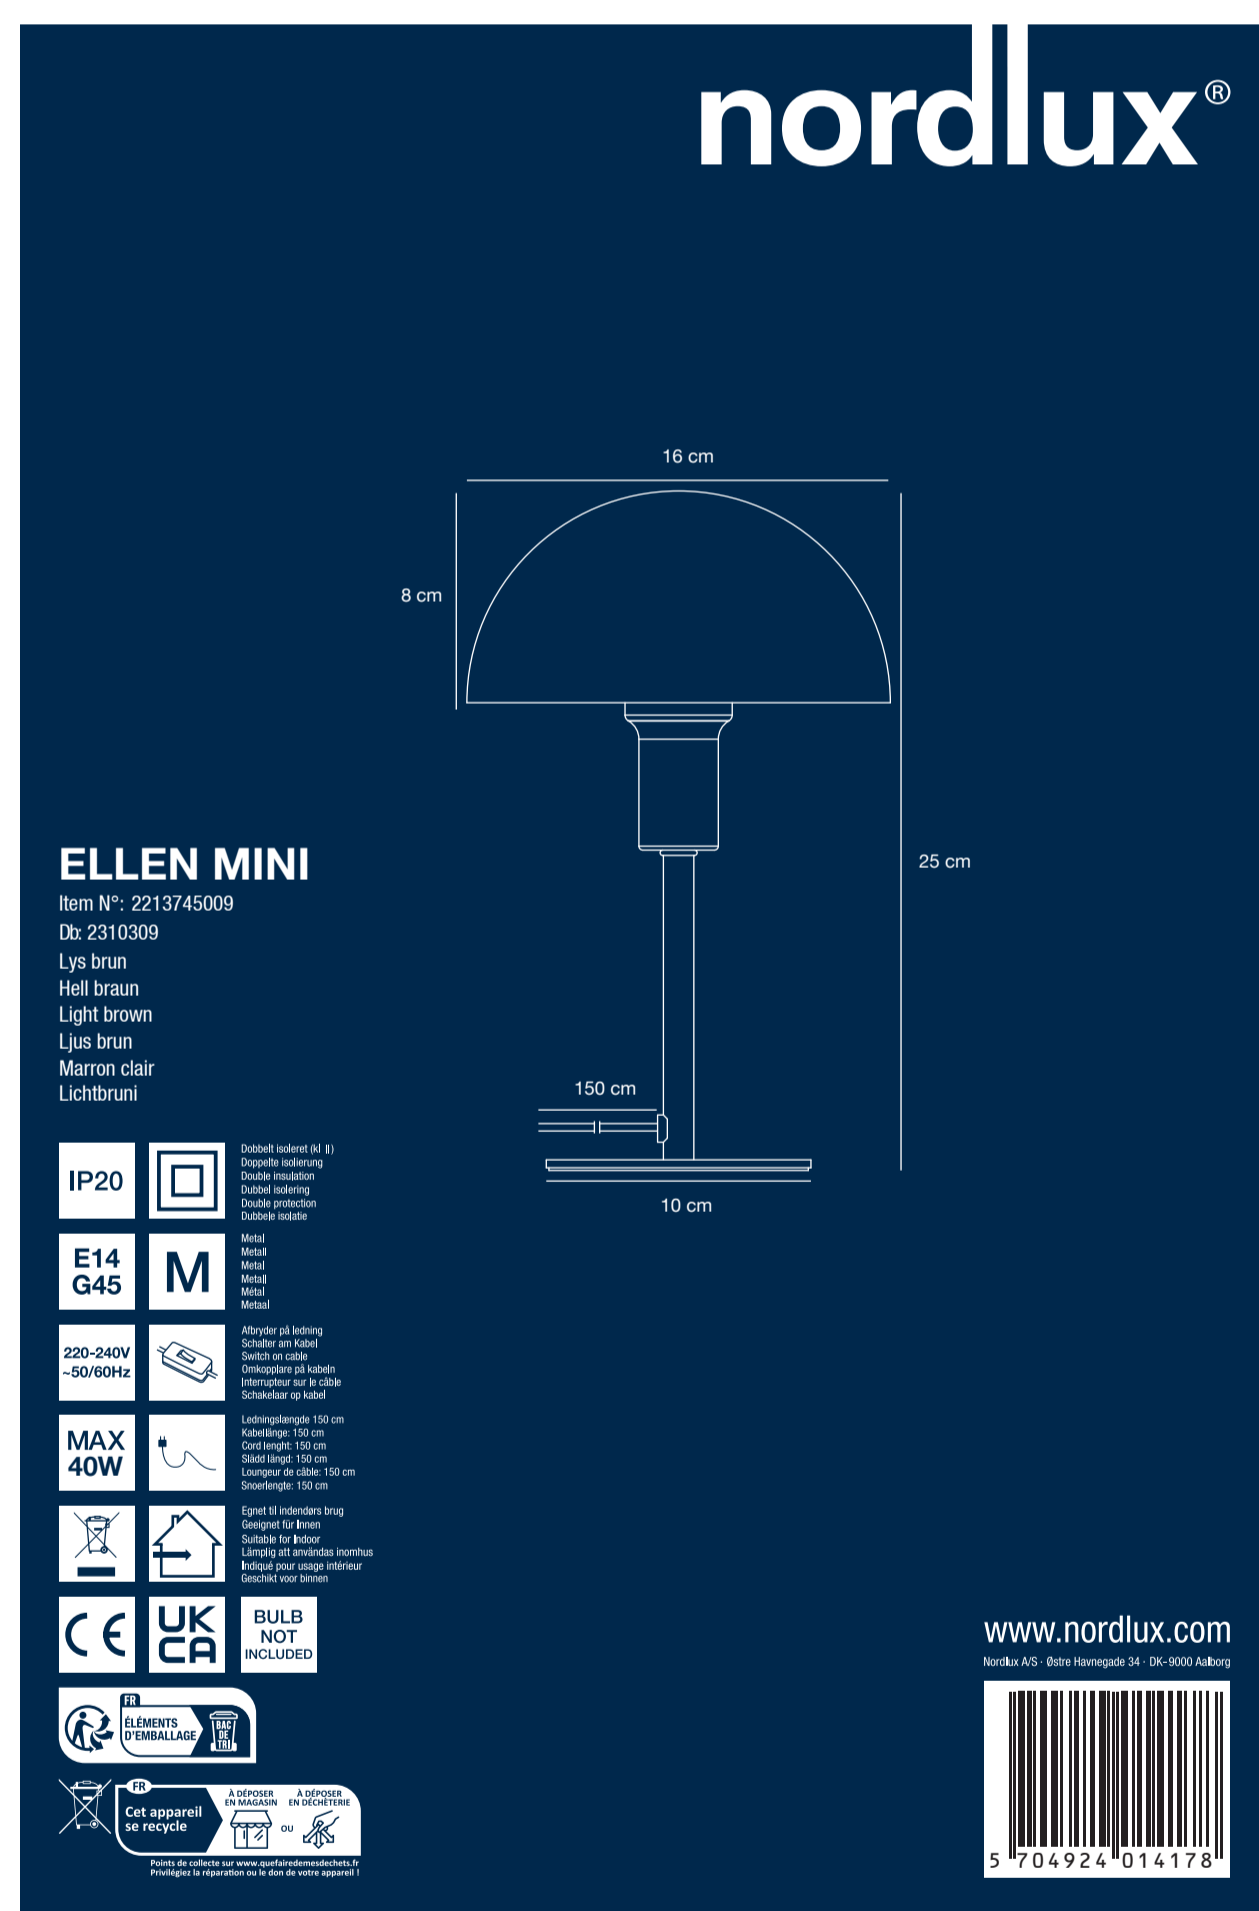

175mm

175mm

175mm

175mm

175mm

260mm

AAD: 12022025 EL