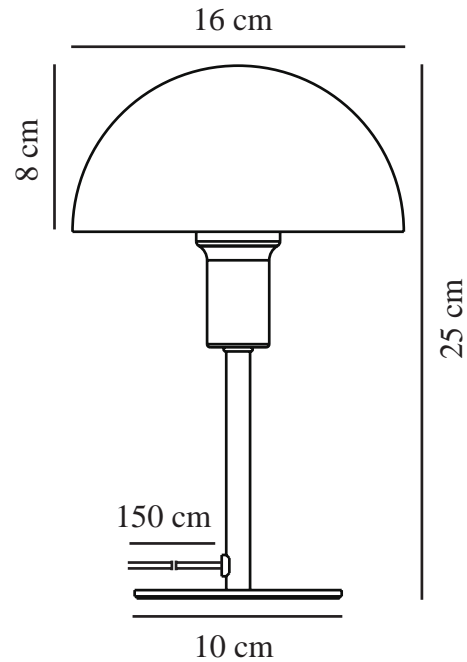

ELLEN MINI | TABLE LAMP | LIGHT BROWN

2213745009

nordlux®

Voltage (V): 220-240 Volt
IP degree: IP20
Maximum bulb wattage (W): 40W
Class (Class 1, Class 2, Class 3):
Class 2 (Double isolated)
Socket type: E14
Switch placement: On the cable
Parallel connection: False

Height (cm): 25
Width (cm): 16
Tube Diameter (cm): 1.15
Shade Diameter (cm): 16
Outdoor base dimension (cm): 10
Length (cm): 16
Mount directly into insulation:
False

Pcs Per Master Carton: 4
Sales Box Height (cm): 26
Sales Box Width(cm): 17.5
Sales Box Depth (cm): 17.5
Sales Box Volume m³ : 0.008
Product net weight (kg): 0.65

Primary material: Metal
Secondary material: Plastic
Colour of the cable: Clear
Length of the cable (cm): 150
Surface material of the cable:
Plastic
Is the cable replaceable: False
Colour: Light brown

EAN: 5704924014178
TUN: 2310309
Item Number: 2213745009