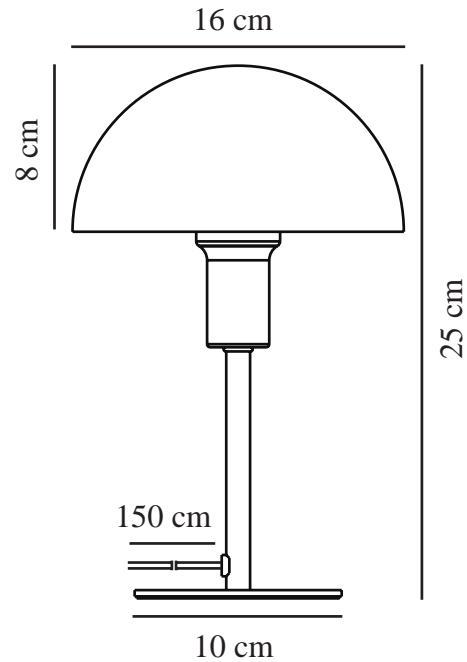

ELLEN MINI | TABLE LAMP | GREY

2213745010

nordlux®

Voltage (V): 220-240 Volt
IP degree: IP20
Maximum bulb wattage (W): 40W
Class (Class 1, Class 2, Class 3):
Class 2 (Double isolated)
Socket type: E14
Switch placement: On the cable
Parallel connection: False

Primary material: Metal
Secondary material: Plastic
Colour of the cable: Clear
Length of the cable (cm): 150
Surface material of the cable:
Plastic
Is the cable replaceable: False
Colour: Grey

Height (cm): 25
Width (cm): 16
Tube Diameter (cm): 1.15
Shade Diameter (cm): 16
Outdoor base dimension (cm): 10
Length (cm): 16

EAN: 5704924024214
TUN: 2439863
Item Number: 2213745010
Pcs Per Master Carton: 4

Sales Box Height (cm): 26
Sales Box Width(cm): 17.5
Sales Box Depth (cm): 17.5
Sales Box Volume m³ : 0.008
Product net weight (kg): 0.65