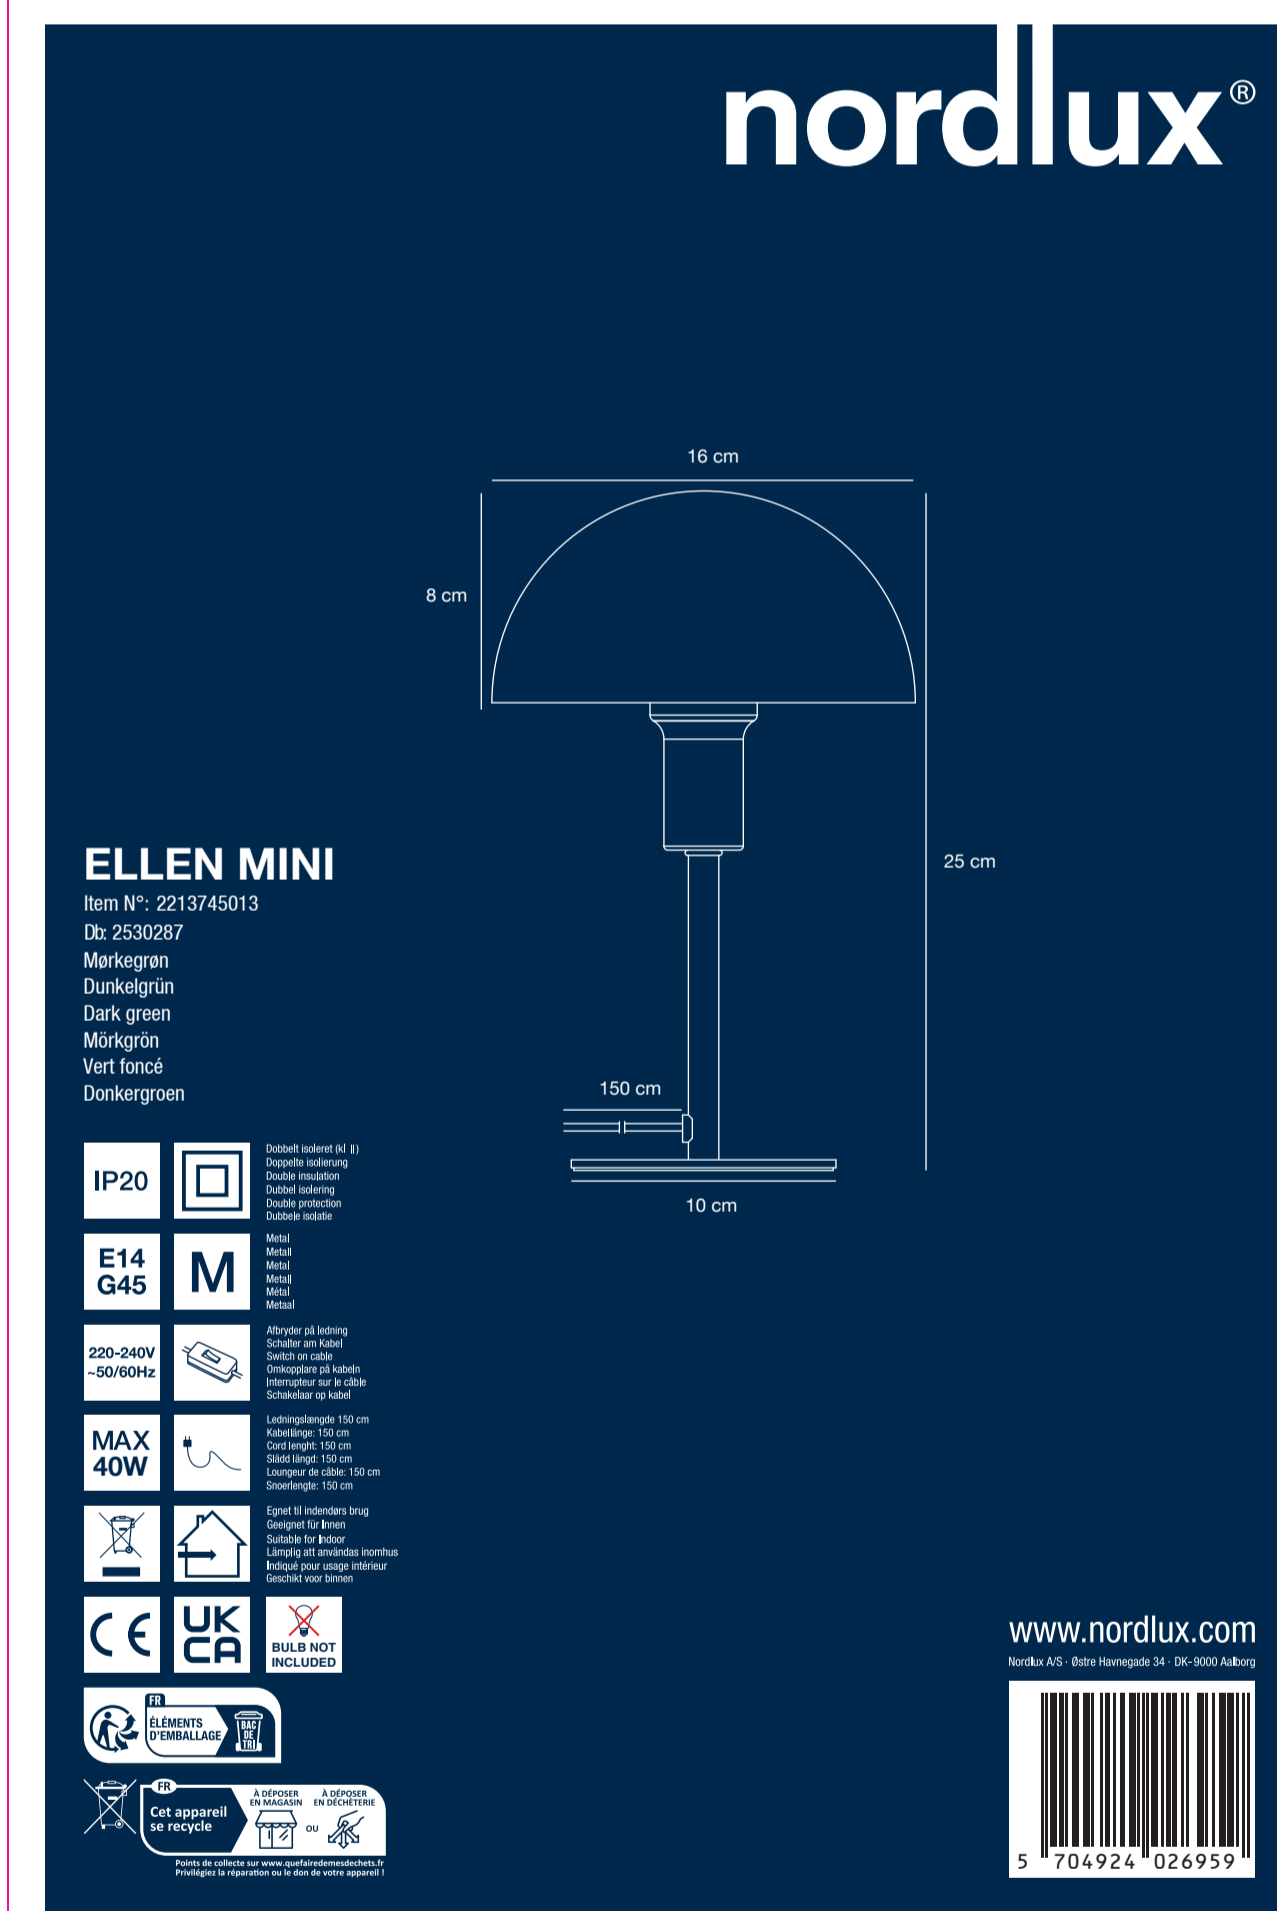

175mm

175mm

175mm

175mm

175mm

260mm

AAD: 15102025 EL