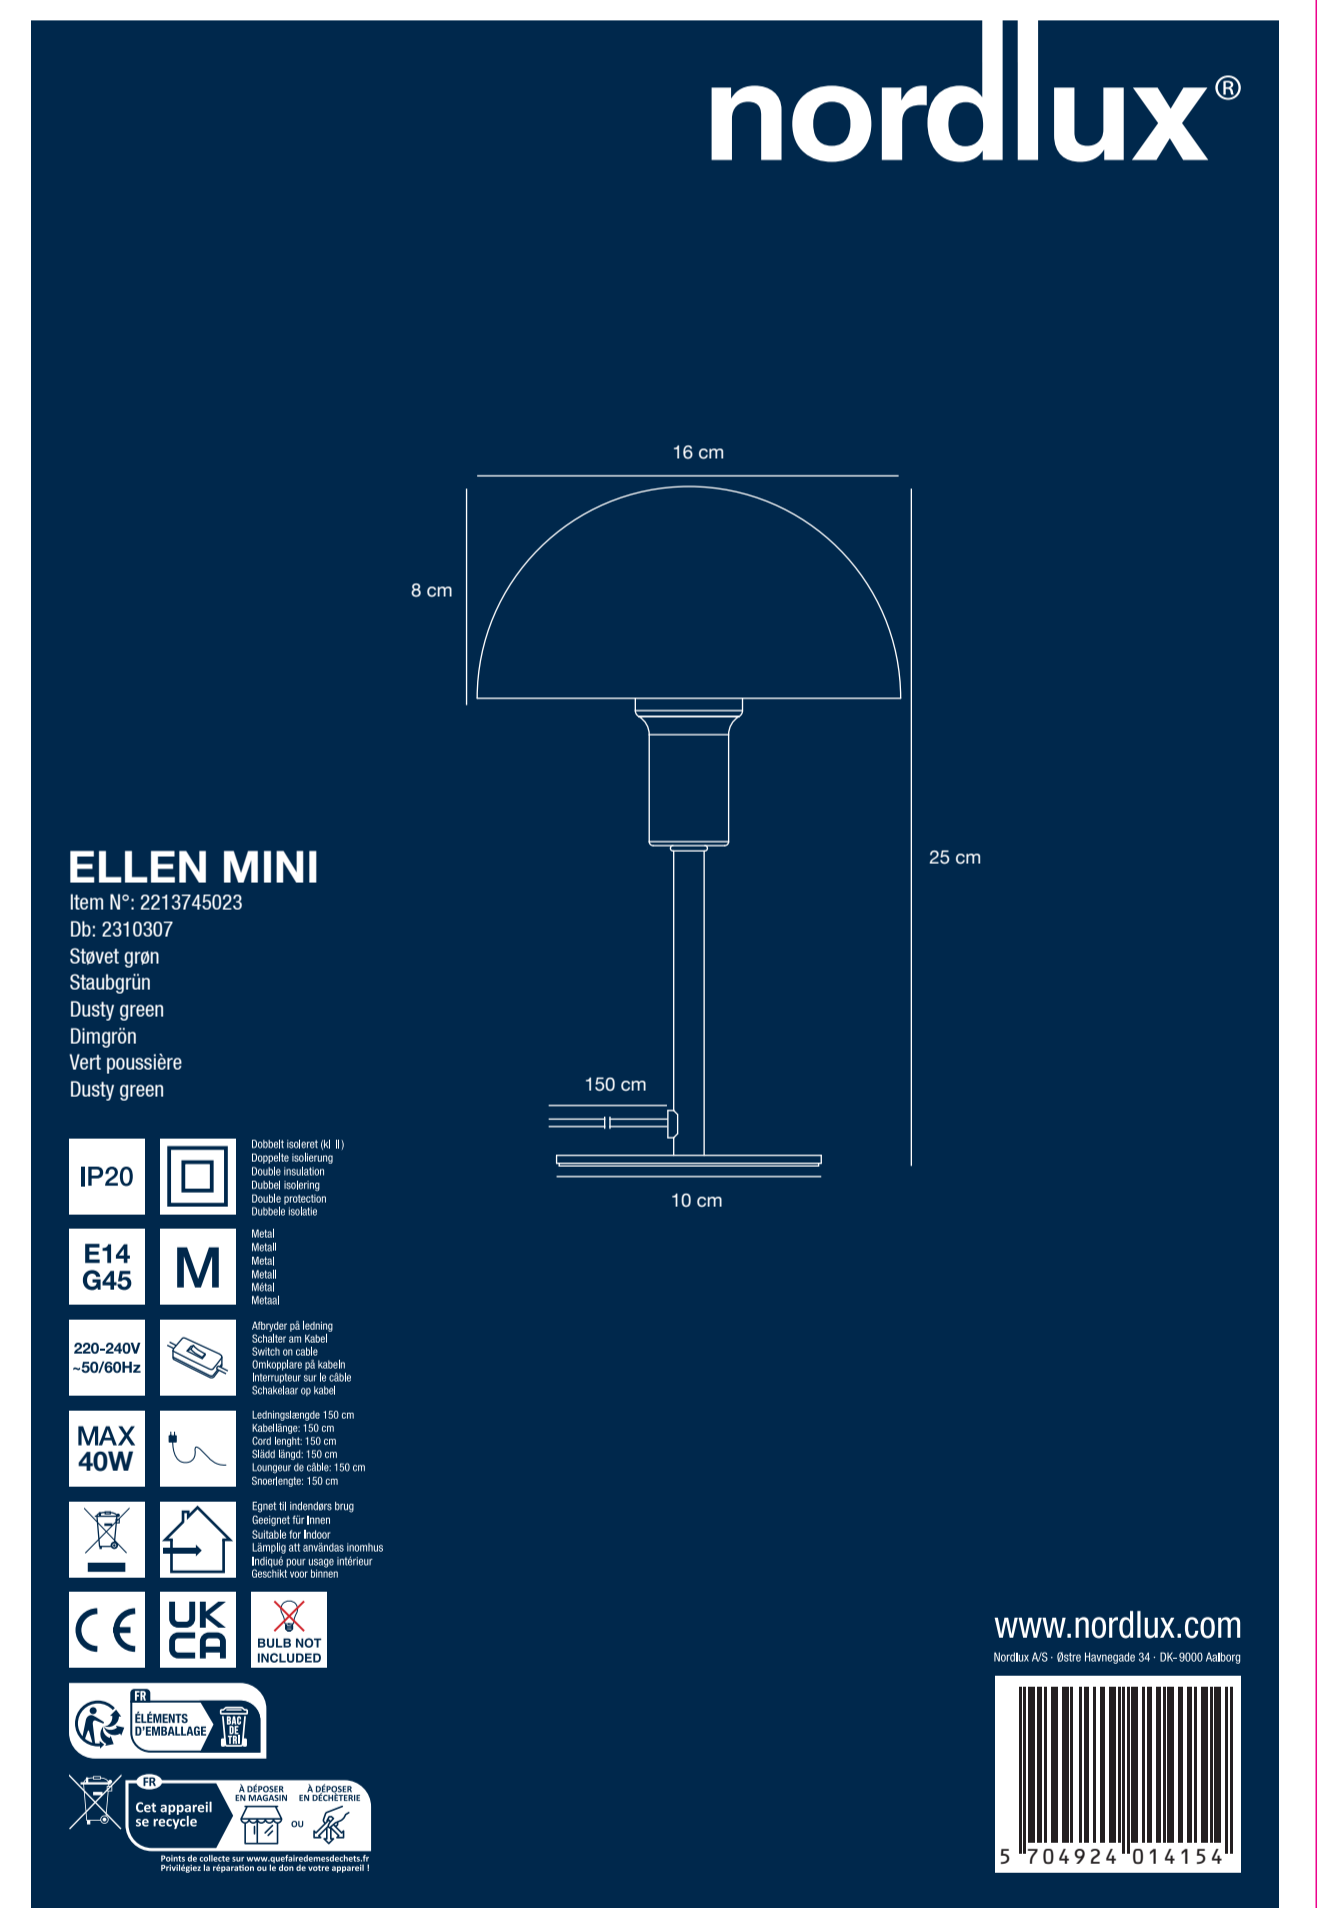

175mm

175mm

175mm

175mm

175mm

260mm

AAD: 06032026 EL