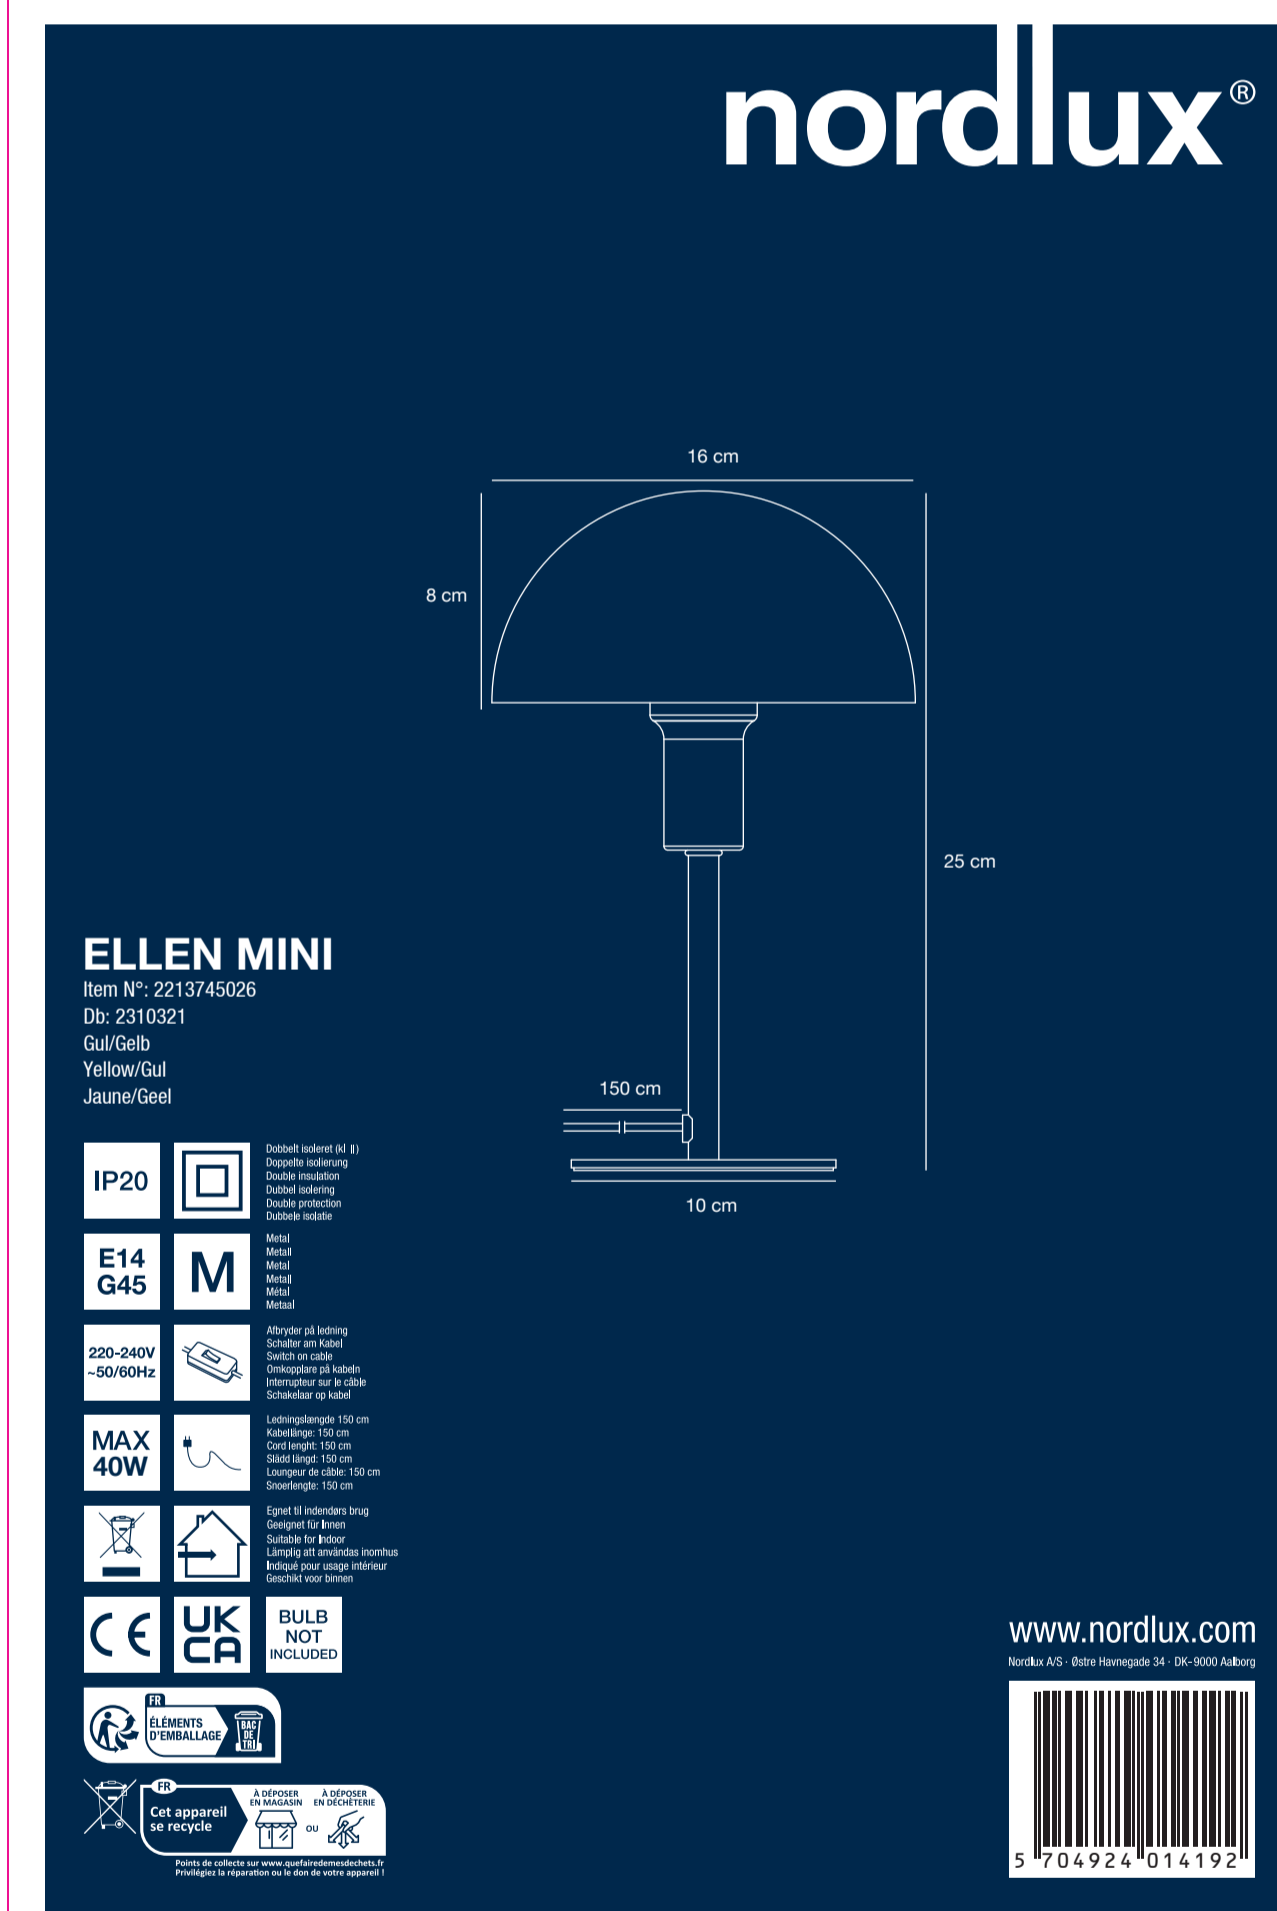

175mm

175mm

175mm

175mm

175mm

260mm

AAD: 27032023 XY