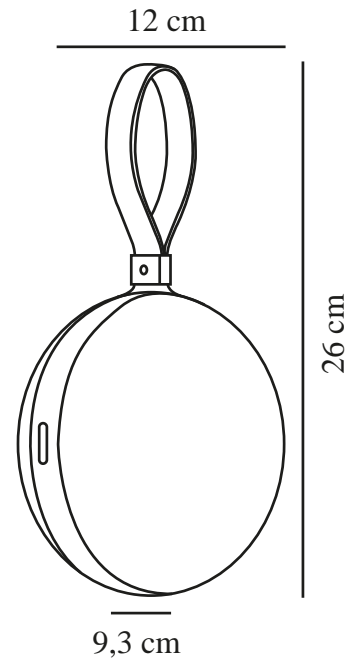

BRING TO-GO 12 | BATTERY LIGHT | WHITE/GREEN

2218013023

nordlux®

Voltage (V): 3,7 Volt
IP degree: IP54
Class (Class 1, Class 2, Class 3):
Class 3 (12V)
Socket type: LED Module
Switch placement: On the fixture
Parallel connection: False

Primary material: Plastic
Secondary material: Plastic
Colour of the cable: Black
Length of the cable (cm): 100
Surface material of the cable:
Plastic
Is the cable replaceable: True
Colour: White/Green

Height (cm): 26
Shade Diameter (cm): 12
Shade Height (cm): 12
Length (cm): 12
Projection (cm): 9,3

EAN: 5704924014734
TUN: 2310400
Item Number: 2218013023
Pcs Per Master Carton: 3

Sales Box Height (cm): 13
Sales Box Width(cm): 10
Sales Box Depth (cm): 13
Sales Box Volume m³ : 0.0017
Product net weight (kg): 0.229