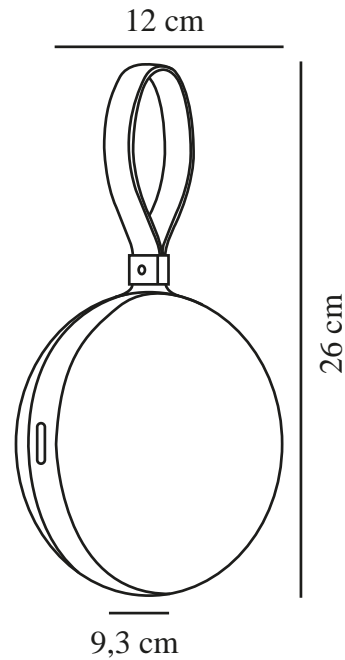

BRING TO-GO 12 | BATTERY LIGHT | WHITE/YELLOW

2218013026

nordlux®

Voltage (V): 3.7 Volt
IP degree: IP54
Class (Class 1, Class 2, Class 3):
Class 3 (12V)
Socket type: LED Module
Switch placement: On the fixture
Parallel connection: False

Primary material: Plastic
Secondary material: Plastic
Colour of the cable: Black
Length of the cable (cm): 100
Surface material of the cable:
Plastic
Is the cable replaceable: True
Colour: White/Yellow

Height (cm): 26
Shade Diameter (cm): 12
Shade Height (cm): 12
Length (cm): 12
Projection (cm): 9.3

EAN: 5704924014758
TUN: 2310404
Item Number: 2218013026
Pcs Per Master Carton: 3

Sales Box Height (cm): 13
Sales Box Width (cm): 10
Sales Box Depth (cm): 13
Sales Box Volume m³: 0.0017
Product net weight (kg): 0.229