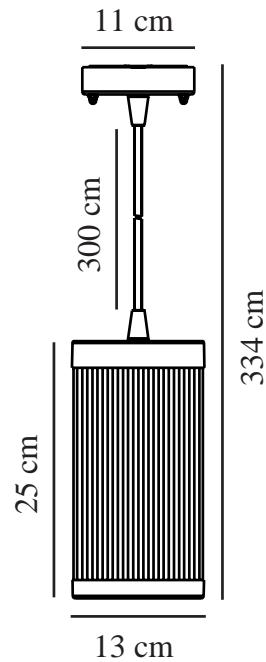

COUPAR | PENDANT | SANDED

2218053008

nordlux®

Voltage (V): 220-240 Volt
IP degree: IP33
Maximum bulb wattage (W): 25W
Class (Class 1, Class 2, Class 3):
Class 2 (Double isolated)
Socket type: E27
Parallel connection: True

Primary material: Plastic
Secondary material: Aluminium
Colour of the cable: Black
Length of the cable (cm): 300
Surface material of the cable:
Rubber
Is the cable replaceable: False
Suitable for Seaside: False
Colour: Sanded

Height (cm): 25
Width (cm): 13
Shade Diameter (cm): 13
Length (cm): 13

EAN: 5704924010583
TUN: 2276883
Item Number: 2218053008
Pcs Per Master Carton: 3

Sales Box Height (cm): 32.5
Sales Box Width(cm): 17
Sales Box Depth (cm): 14
Sales Box Volume m³: 0.0077
Product net weight (kg): 1.045