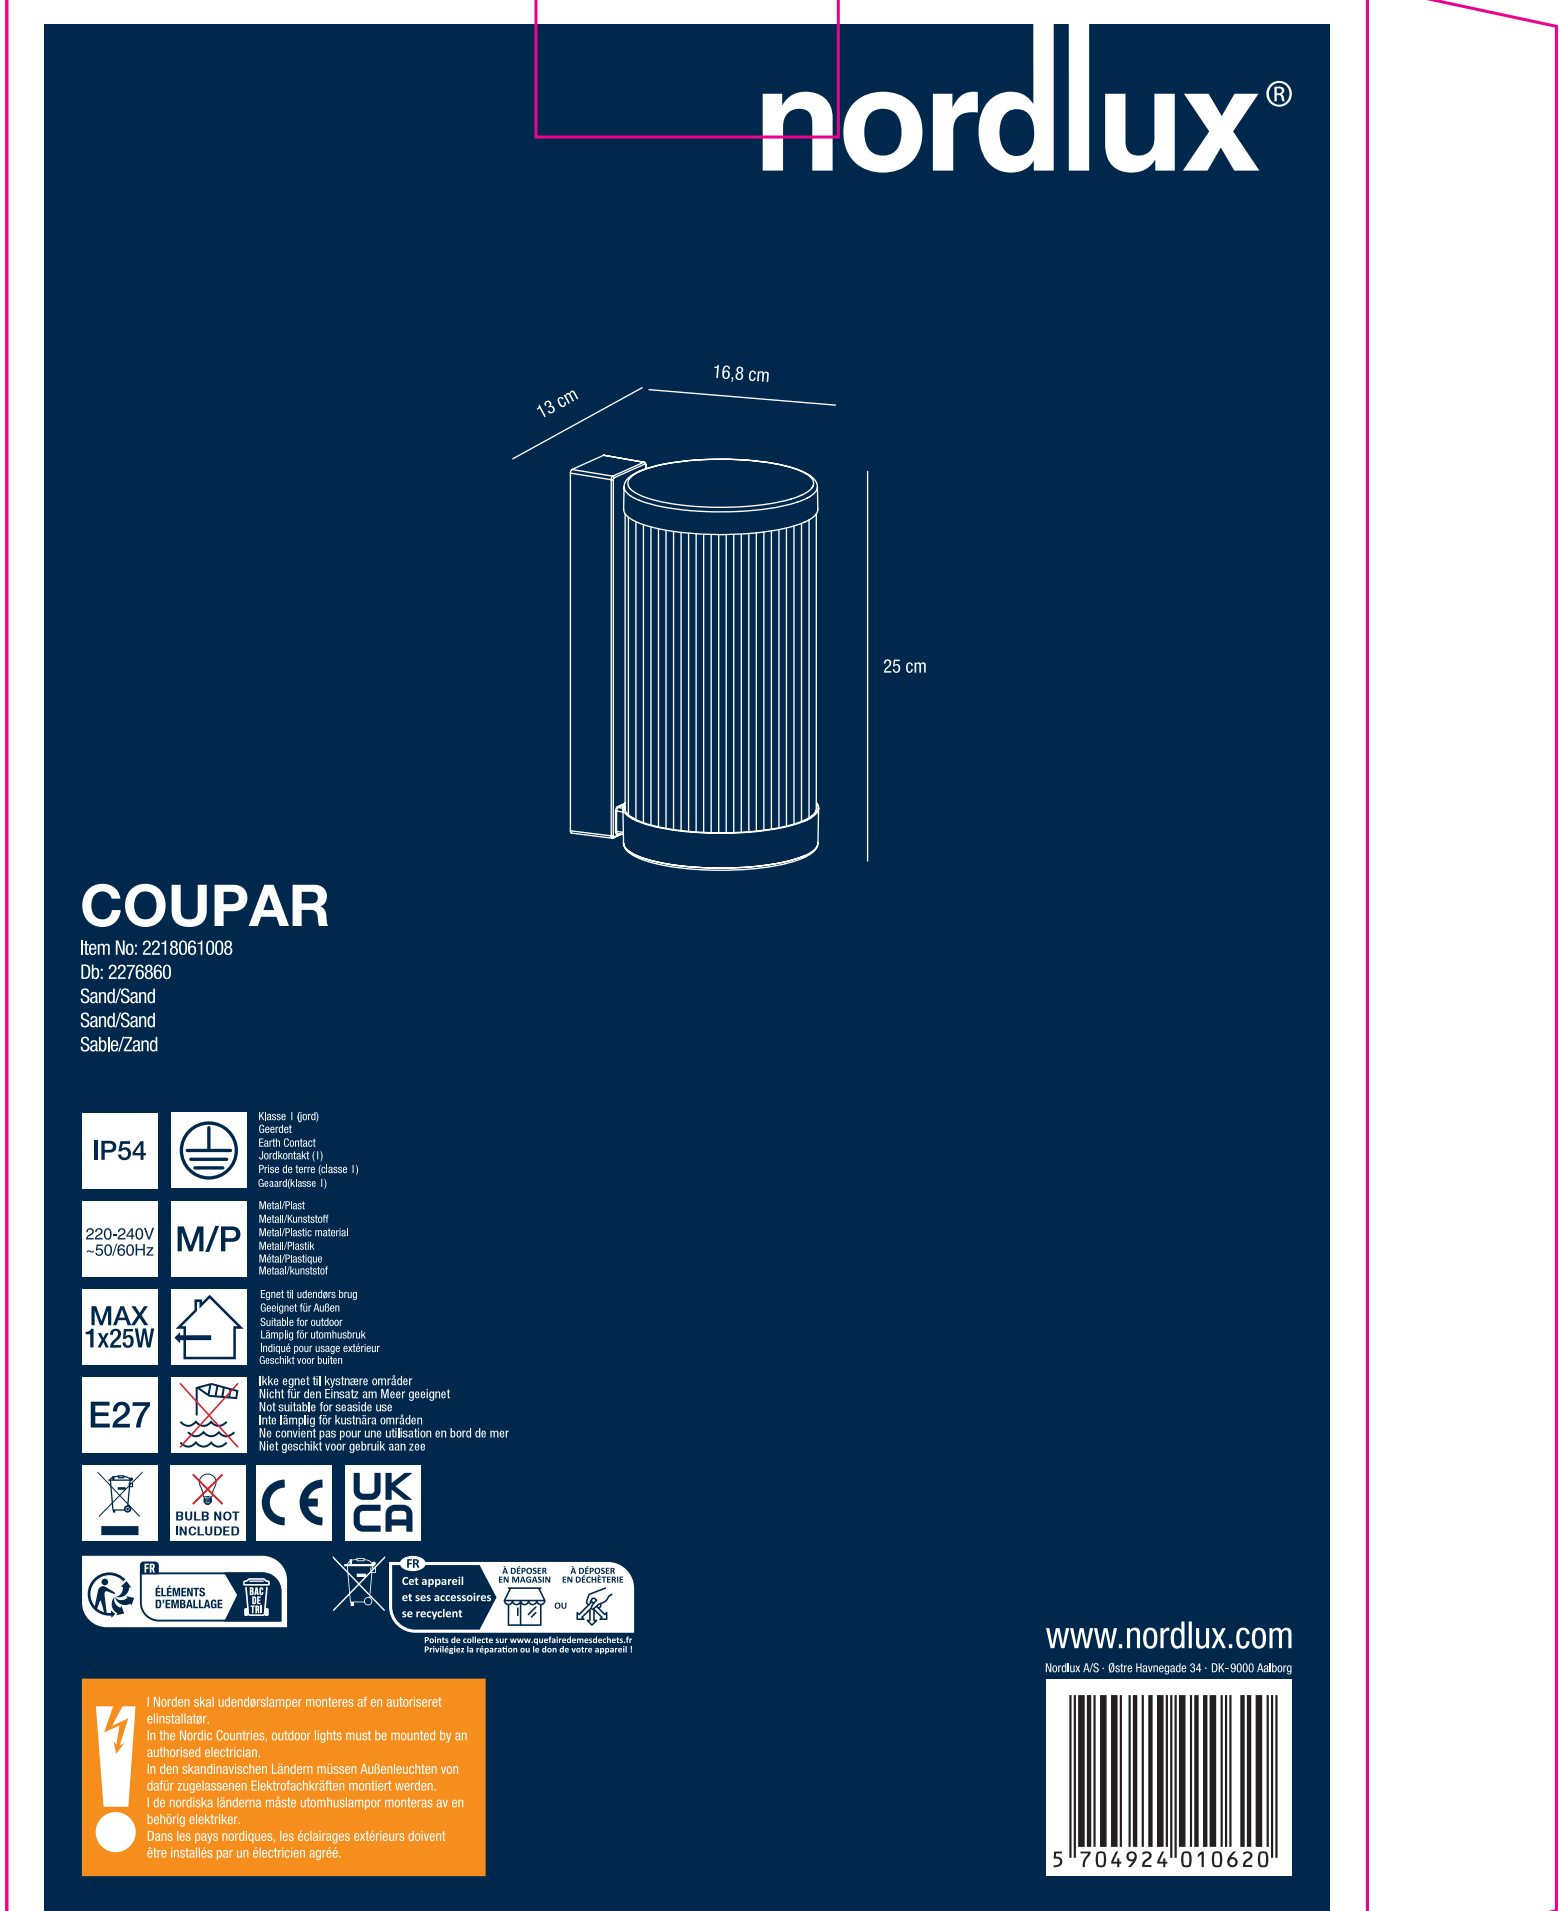

C:100 M:70 Y:20

PT2767C

180x140x260mm

AAD: 26022026 ST

Nordlux UK
Unit B3, Sykeside Drive
Altham, BB5 5YE
01200422777

Height x Width x Depth COLOR BOX (CM)	NET WEIGHT COLOR BOX (KG)
26x18x14	0.14
GROSS WEIGHT COLOR BOX (KG)	VOLUME COLOR BOX (CBM)
1.1	0.007