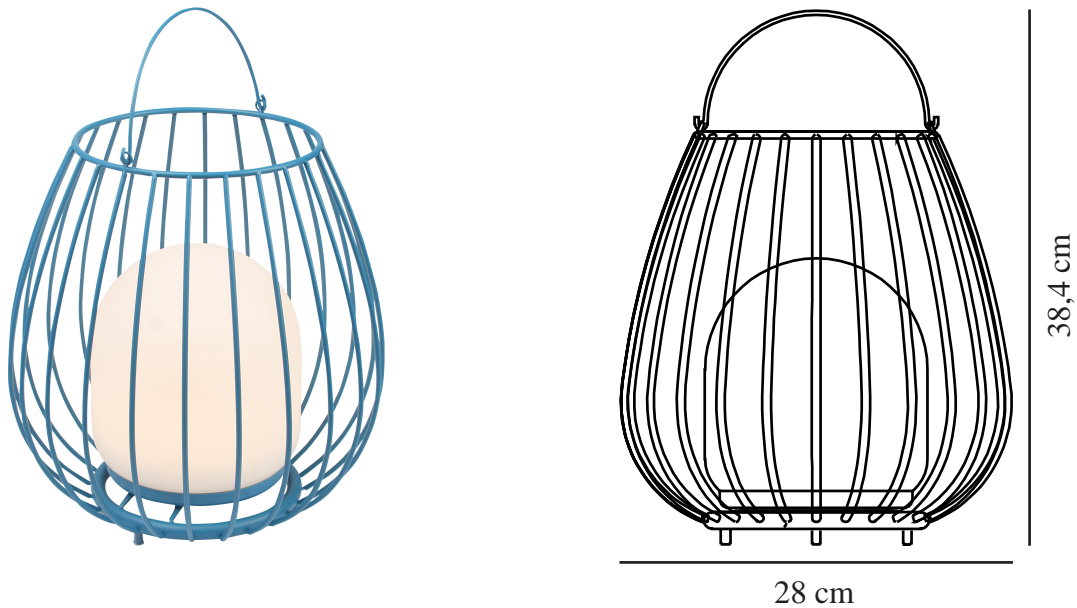

JIM TO-GO | BATTERY LIGHT | BLUE

2218105006

nordlux®

IP degree: IP54
Class (Class 1, Class 2, Class 3):
Class 3 (12V)
Socket type: LED Module
Switch placement: On the base

Primary material: Metal
Secondary material: Plastic
Colour of the cable: White
Length of the cable (cm): 100
Surface material of the cable:
Plastic
Suitable for Seaside: False
Colour: Blue

Height (cm): 30.3
Width (cm): 28
Shade Diameter (cm): 16
Outdoor base dimension (cm): 14
Lenght (cm): 28

EAN: 5704924010712
TUN: 2276885
Item Number: 2218105006
Pcs Per Master Carton: 4
Sales Box Height (cm): 32.5
Sales Box Width(cm): 29.5

Sales Box Depth (cm): 29.5
Sales Box Volume m³ : 0.0283
Product net weight (kg): 1.54

Brightness of light (Lumen): 300
Colour temperature (Kelvin): 2700
Ra-value : 80
Lifetime (hours): 30000
Battery lasting time for each
lumen: 300lm/5h; 150lm/10h;
75lm/18h
Battery recharging 0%-100% (h):
7
Energy class: Exempt
Actual watt (W): 3

- Easy to bring everywhere (battery powered) • High lumen output (300 lumen)
- 3-step Moodmaker™ • 5-year LED guarantee

Jim is designed by Danish design duo Says Who. The series has a rounded, airy silhouette and a practical handle that makes it easy to place wherever you need it. The portable lamp is battery powered and has Moodmaker™ functionality that makes it possible to adjust the light in three different light settings - perfect to set the right ambience on the terrace, balcony or in the garden.