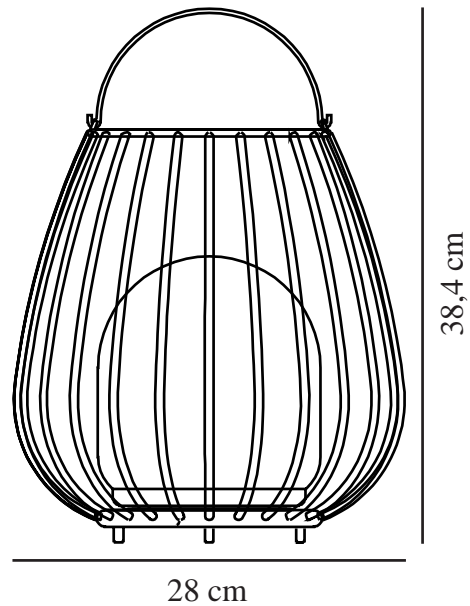

JIM TO-GO | BATTERY LIGHT | GREY

2218105010

nordlux®

IP degree: IP54
Class (Class 1, Class 2, Class 3):
Class 3 (12V)
Socket type: LED Module
Switch placement: On the base

Primary material: Metal
Secondary material: Plastic
Colour of the cable: White
Length of the cable (cm): 100
Surface material of the cable:
Plastic
Suitable for Seaside: False
Colour: Grey

Height (cm): 30.3
Width (cm): 28
Shade Diameter (cm): 16
Outdoor base dimension (cm): 14
Lenght (cm): 28

EAN: 5704924010729
TUN: 2276879
Item Number: 2218105010
Pcs Per Master Carton: 4
Sales Box Height (cm): 32.5
Sales Box Width(cm): 29.5

Sales Box Depth (cm): 29.5
Sales Box Volume m³ : 0.0283
Product net weight (kg): 1.54

Brightness of light (Lumen): 300
Colour temperature (Kelvin): 2700
Ra-value : 80
Lifetime (hours): 30000
Battery lasting time for each
lumen: 300lm/5h; 150lm/10h;
75lm/18h
Battery recharging 0%-100% (h):
7
Energy class: Exempt
Actual watt (W): 3